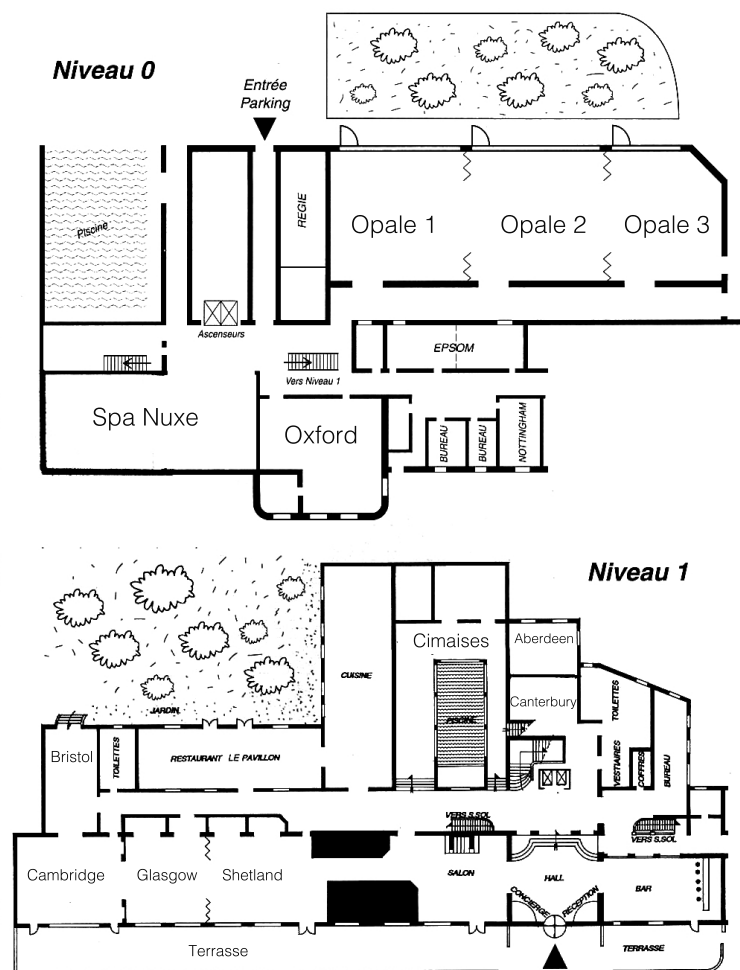

*1 m² = 10,764 Sqft

NOMS DES SALLES / ROOMS' NAMES	Surface en m²* / Square	Table en U U-Shape	Classe / Class-room	Théâtre / Theatre	Banquet / Banquet	Cocktail / Cocktail
A - OPALE 1 OU 2	126	60	80	110	-	-
B - OPALE 1 + 2	252	100	160	200	-	-
C - OPALE 3	105	45	60	80	-	-
D - OPALE 1 + 2 + 3	357	120	280	280	-	-
E - ABERDEEN OU CANTERBURY	65	30	50	50	-	-
F - OXFORD	59	28	50	50	-	-
G - EPSON 1 OU 2	30	10	20	20	-	-
H - SHETLAND	66	-	-	-	50	60
I - GLASGOW	102	-	-	-	90	150
J - CAMBRIDGE	89	-	-	-	60	80
K - BRISTOL	50	-	-	-	36	50