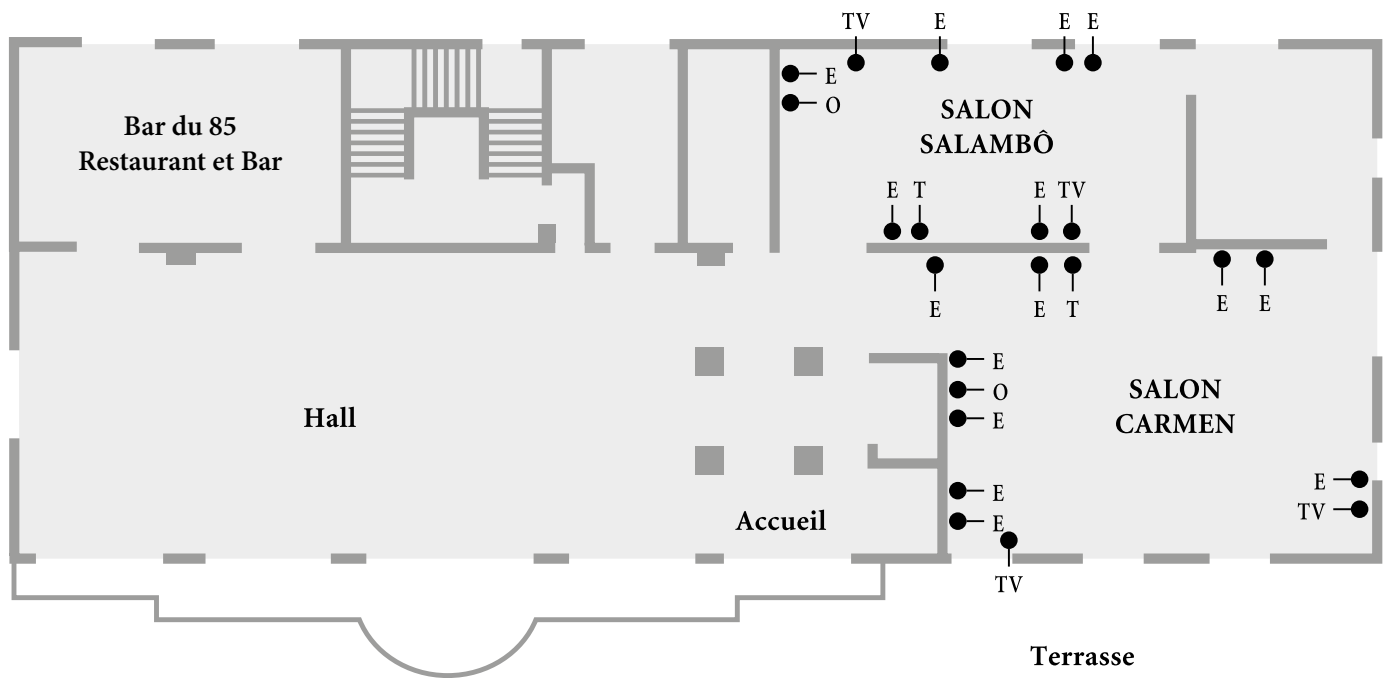

*Quietly located between lake and garden, a warm and welcoming hotel for your smaller business gatherings. A restaurant with terrace will delight the most discerning gourmets.*

- ◆ 37 Chambres et 6 Suites
- ◆ 4 salles de réunion (jusqu'à 40 personnes)
- ◆ 1 restaurant
- ◆ 1 bar
- ◆ Soins, Sports & Spa Diane Barrière

- ◆ 37 rooms and 6 suites
- ◆ 4 meeting rooms (up to 40 people)
- ◆ 1 restaurant
- ◆ 1 bar
- ◆ Treatments, Sports & Spa Diane Barrière

85 rue du Général de Gaulle - 95880 Enghien-les-Bains - France  
 Tél. : +33 (0)1 39 34 10 00 - E-mail : meetings@groupebarriere.com

[www.meetings-barriere.com](http://www.meetings-barriere.com)

\*1 m<sup>2</sup> = 10,764 Sqft

NOMS DES SALLES / ROOMS' NAMES	Surface en m <sup>2</sup> */ Square	Théâtre / Theatre	Classe / Class-room	Table en U / U-Shape	Cabaret - pavé / Cabaret - paved	Cocktail / Cocktail	Banquet / Banquet
							
Carmen	65	50	30	24	30	70	50
Salombo	20	15	6	9	9	-	-
Anthinea (1 <sup>er</sup> étage)	48	35	18	15	24	-	-
Lazzara (2 <sup>ème</sup> étage)	48	35	18	15	24	-	-