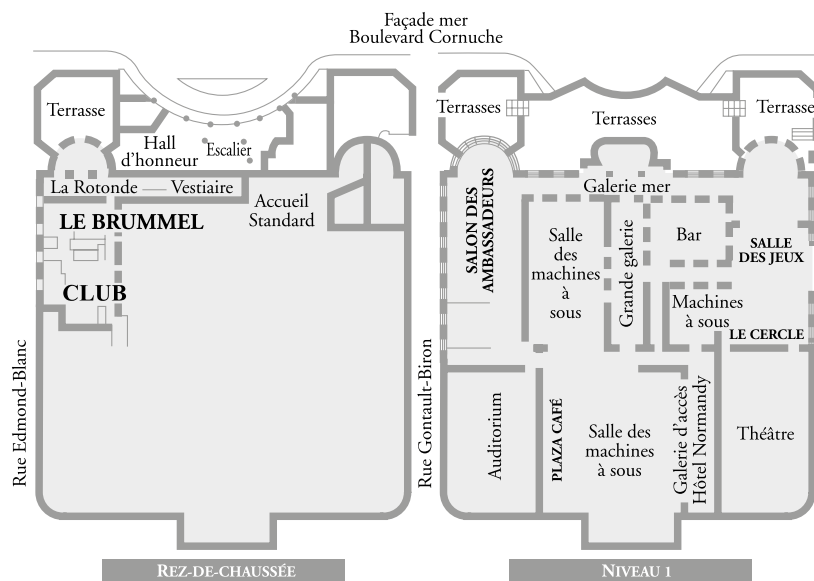

Casino Barrière Deauville

- ◆ 1 auditorium (570 places)
- ◆ 1 amphithéâtre (400 places)
- ◆ 3 bars
- ◆ Le salon Ambassadeurs (600 personnes)
- ◆ Le restaurant Le cercle (90 couverts)
- ◆ Les restaurants des Planches (840 couverts)
- ◆ Le restaurant Le Brummel (170 couverts)

- ◆ 1 auditorium (570 seats)
- ◆ 1 amphitheatre (400 seats)
- ◆ 3 bars
- ◆ The "Ambassadeurs" hall (600 persons)
- ◆ "Le cercle" restaurant (90 seats)
- ◆ "Les restaurants des Planches" (840 seats)
- ◆ "Le Brummel" restaurant (170 seats)

Casino Barrière Trouville

- ◆ 1 salon de restaurant semi-privatif (100 couverts)
- ◆ 2 bars
- ◆ 1 discothèque
- ◆ 1 restaurant (50 places)
- ◆ 1 salon de réception (280 places)
- ◆ 1 semi-private banquet hall (100 seats)
- ◆ 2 bars
- ◆ 1 nightclub
- ◆ 1 restaurant (50 seats)
- ◆ 1 reception hall (280 persons)

www.meetings-barriere.com

CASINO BARRIÈRE DEAUVILLE

*1 m² = 10,764 Sqft

NOMS DES SALLES / ROOMS' NAMES	Surface en m ² * / Square	Banquet 10 couverts / Banquet	Banquet 12 couverts / Banquet	Cocktail / Cocktail	Classe / Class-room	Auditorium / Auditorium	Table en U / U-Shape	Demi-lune / Half-moon
Ambassadeurs (scène + piste de danse)	650	390	552	600	300	552	70	270
Théâtre	-	-	-	-	-	400	-	-
Auditorium	Scène	-	-	-	-	480 (assises)	-	-