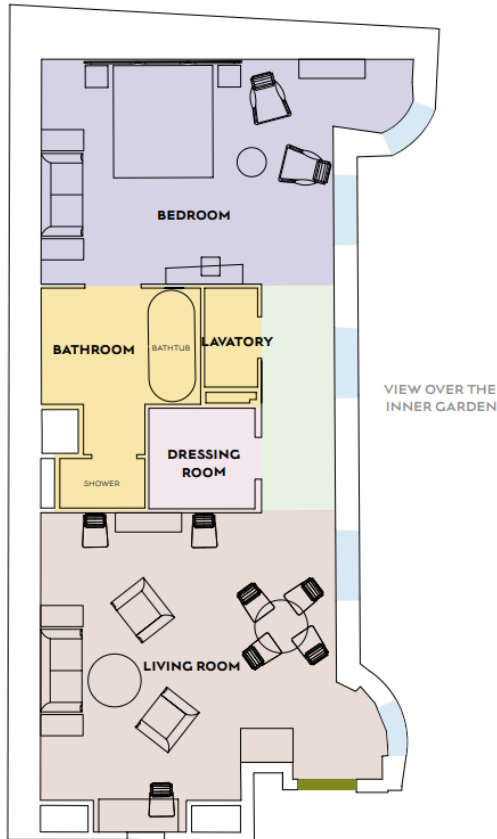

HÔTEL BARRIÈRE
Fouquet's
PARIS

Deluxe Suite

SURFACE AREA: 85 SQM - 915 SQFT

Stay in a superb Suite at the heart of Paris, overlooking the hotel's inner garden or Avenue George V. Jacques Garcia's contemporary decor gives pride of place to quality materials, rendering this 85 sqm suite simply stunning. It comprises a large bedroom with a king size bed, a spacious living room, a dressing room and large bathroom. Equipped with a digital tablet and high-speed internet connection, the 85 sqm Deluxe Suite skillfully combines comfort with elegance.

Bedroom

- + Decorated by French designer Jacques Garcia, Signature headboard
- + View over the George V avenue and balcony over the inner garden
- + King size bed
- + Dressing room
- + Dressing table

Living room

- + Living room including desk

Bathroom

- + Separate shower and bathtub with TV
- + Double sink
- + Separate lavatory

Wi-Fi

- + Minibar offering complimentary selection of non-alcoholic drinks and snacks
- + Nespresso coffee machine and tea set up
- + Control panel system with digital tablet, Air Play sound system
- + Air conditioning
- + In room safe
- + Privileged access to Spa Diane Barrière: swimming pool, aqua circuit, sauna, steam rooms and fitness centre
- + Concierge service

All suites meet the same criteria of quality.
However, their layout and surface area may vary from one to the other.