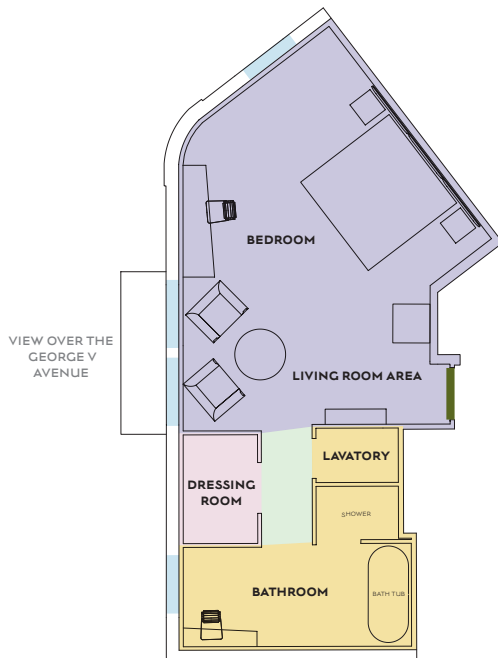

HÔTEL BARRIÈRE  
*Fouquet's*  
PARIS

## Deluxe Junior Suite

SURFACE AREA: 50 SQM – 540 SQFT

Stay in a superb 50 sqm Junior Suite. Basking in hues of gold, this welcoming suite features a spacious bedroom with a king size bed and living room area, desk, dressing room and a large bathroom. Equipped with a digital tablet and high-speed internet connection, the Junior Deluxe Suite boasts comfort and elegance at the heart of Paris.

### Bedroom

- + Decorated by French designer Jacques Garcia, Signature headboard
- + View over the George V avenue
- + King size bed
- + Dressing room
- + Dressing table
- + Desk
- + Living room area

### Bathroom

- + Separate shower and bathtub with TV
- + Double sink
- + Separate lavatory