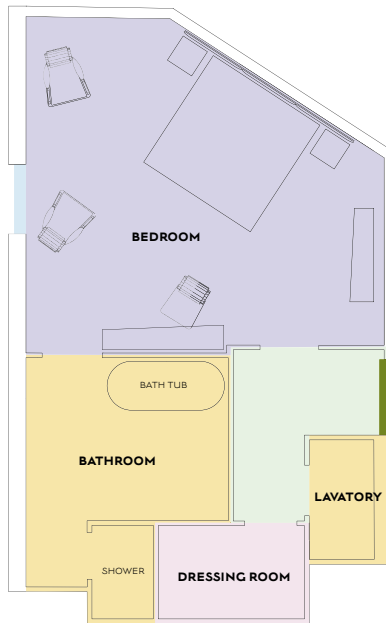

## DELUXE ROOM

TOTAL SURFACE AREA: 40 SQM - 430 SQFT

The Deluxe Room - 40 Sqm combines comfort and elegance with a view over the Parisian streets. Completely redesigned in 2017, it is equipped with cutting edge technology, including a digital tablet connected to a control panel system and a high speed internet connexion. Decorated in a contemporary style, the room includes a kingsize bed or twin beds, a desk and a dressing room. Its beautiful bathroom features separate shower and bathtub, as well as a double sink.

### Bedroom

- + Decorated by French designer Jacques Garcia, Signature headboard
- + King size bed (180x200cm)
- + Dressing room
- + Dressing table
- + Desk

### Bathroom

- + Separate shower and bathtub with TV
- + Double sink
- + Separate lavatory