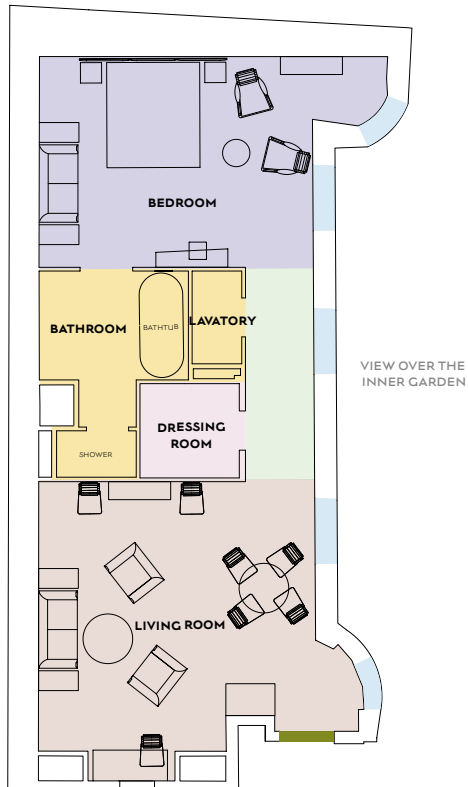

B
HÔTEL BARRIÈRE
LE FOUQUET'S
PARIS

DELUXE SUITE

SURFACE AREA: 85 SQM - 915 SQFT

Stay in a superb Suite at the heart of Paris, overlooking the hotel's inner garden or Avenue George V. Jacques Garcia's contemporary decor gives pride of place to quality materials, rendering this 85 sqm suite simply stunning. It comprises a large bedroom with a king size bed, a spacious 30 sqm living room, a dressing room and large bathroom. Equipped with a digital tablet and high-speed internet connection, the 85 sqm Deluxe Suite skillfully combines comfort with elegance.

Bedroom

- + 25 sqm bedroom
- + Decorated by French designer Jacques Garcia, Signature headboard
- + Overlooking the inner garden
- + King size bed (220x220cm)
- + Dressing room
- + Dressing table

Living room

- + 30 sqm living room including desk

Bathroom

- + Separate shower and bathtub with TV
- + Double sink
- + Separate lavatory

• Wi-Fi

- + Minibar offering complimentary selection of non-alcoholic drinks and snacks
- + Nespresso coffee machine and tea set up
- + Control panel system with digital tablet, Air Play sound system
- + Air conditioning
- + In room safe
- + Privileged access to Spa Diane Barrière: swimming pool, aqua circuit, sauna, steam rooms and fitness centre
- + Concierge & Butler services available 24/7

All suites meet the same criteria of quality.
However, their layout and surface area may vary from one to the other.