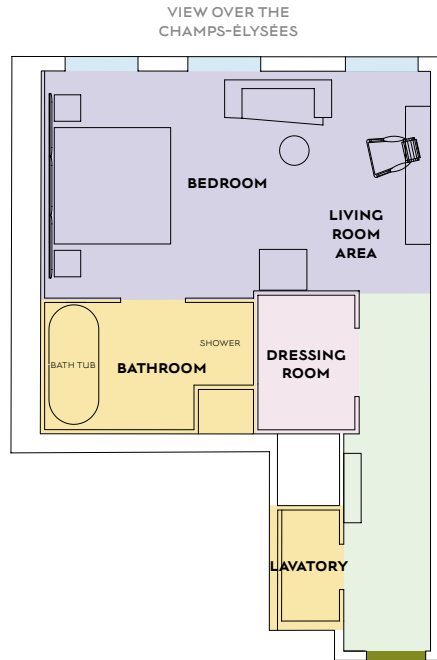

B
HÔTEL BARRIÈRE
LE FOUQUET'S
PARIS

 A MEMBER OF
THE LEADING HOTELS
OF THE WORLD

PRESTIGE JUNIOR CHAMPS-ÉLYSÉES SUITE

SURFACE AREA: 50 SQM - 540 SQFT

Enjoy the comfort of a superb 50 sqm Junior Suite overlooking the most beautiful avenue in the world. With its high ceilings, the light-filled Prestige Junior Champs-Élysées Suite boasts an elegant, contemporary style designed by Jacques Garcia. Featuring a large bedroom with a king size bed, living room area, desk, dressing room and a large bathroom, its views and elegant decor endow it with a special charm.

Bedroom

- + Decorated by French designer Jacques Garcia, Signature headboard
- + High ceilings (3.50 m - 12 ft)
- + View over the Champs-Élysées
- + Perfectly sound-proofed (four times glazed windows)
- + King size bed (200x210cm)
- + Dressing room
- + Dressing table
- + Desk
- + Living room area
- + Balcony upon availability

Bathroom

- + Separate shower and bathtub with TV
- + Double sink
- + Separate lavatory

+ Wi-Fi

- + Minibar offering complimentary selection of non-alcoholic drinks and snacks
- + Nespresso coffee machine and tea set up
- + Control panel system with digital tablet, Air Play sound system
- + Air conditioning
- + In room safe
- + Privileged access to Spa Diane Barrière: swimming pool, aqua circuit, sauna, steam rooms and fitness centre
- + Concierge & Butler services available 24/7

All suites meet the same criteria of quality.
However, their layout and surface area may vary from one to the other.