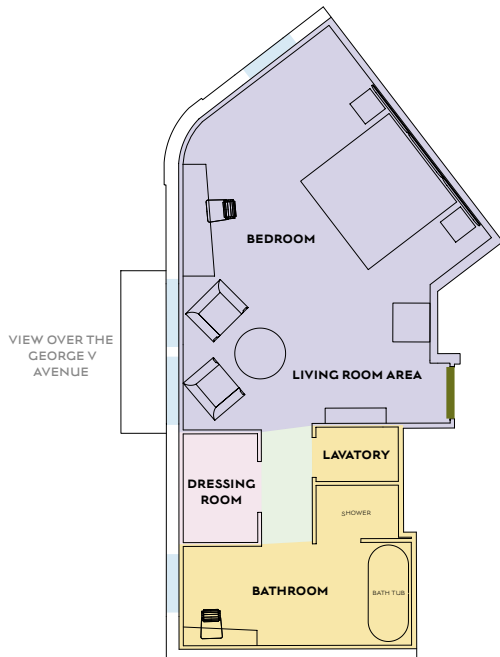

B
HÔTEL BARRIÈRE
LE FOUQUET'S
PARIS

DELUXE JUNIOR SUITE

SURFACE AREA: 50 SQM – 540 SQFT

Stay in a superb 50 sqm Junior Suite. Basking in hues of gold, this welcoming suite features a spacious bedroom with a king size bed and living room area, desk, dressing room and a large bathroom. Equipped with a digital tablet and high-speed internet connection, the Junior Deluxe Suite boasts comfort and elegance at the heart of Paris.

Bedroom

- + Decorated by French designer Jacques Garcia, Signature headboard
- + View over the George V avenue
- + King size bed (200x210cm)
- + Dressing room
- + Dressing table
- + Desk
- + Living room area

Bathroom

- + Separate shower and bathtub with TV
- + Double sink
- + Separate lavatory

+ Wi-Fi

- + Minibar offering complimentary selection of non-alcoholic drinks and snacks
- + Nespresso coffee machine and tea set up
- + Control panel system with digital tablet, Air Play sound system
- + Air conditioning
- + In room safe
- + Privileged access to Spa Diane Barrière: swimming pool, aqua circuit, sauna, steam rooms and fitness centre
- + Concierge & Butler services available 24/7

All suites meet the same criteria of quality.
However, their layout and surface area may vary from one to the other.