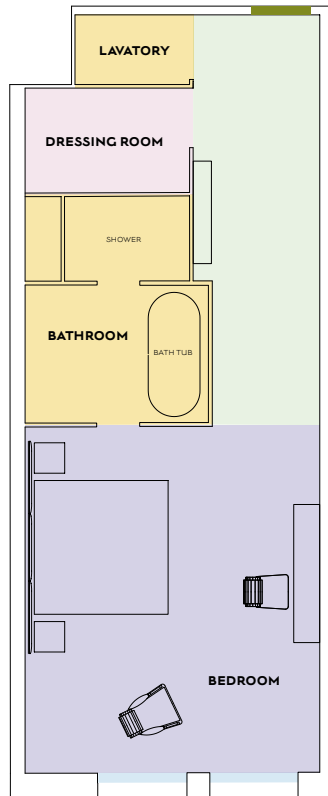

## SUPERIOR ROOM

SURFACE AREA: 37 SQM - 400 SQFT

Enjoy the comfort of an elegant and contemporary spacious Room designed by Jacques Garcia, with a king size bed, desk, dressing room and a beautiful bathroom. Thanks to a digital tablet connected to the control panel system, and a high-speed internet connection, the Superior Room shrouds guests in 37 sqm of comfort and luxury at the heart of the City of Lights.

### Bedroom

- + Decorated by French designer Jacques Garcia, Signature headboard
- + King size bed (180x200cm)
- + Dressing room
- + Desk

### Bathroom

- + Separate shower and bathtub with TV
- + Double sink
- + Separate lavatory

- + Access for people with reduced mobility
- + Wi-Fi
- + Minibar offering complimentary selection of non-alcoholic drinks and snacks
- + Nespresso coffee machine and tea set up
- + Control panel system with digital tablet, Air Play sound system
- + Air conditioning
- + In room safe
- + Privileged access to Spa Diane Barrière: swimming pool, aqua circuit, sauna, steam rooms and fitness centre
- + Concierge & Butler services available 24/7