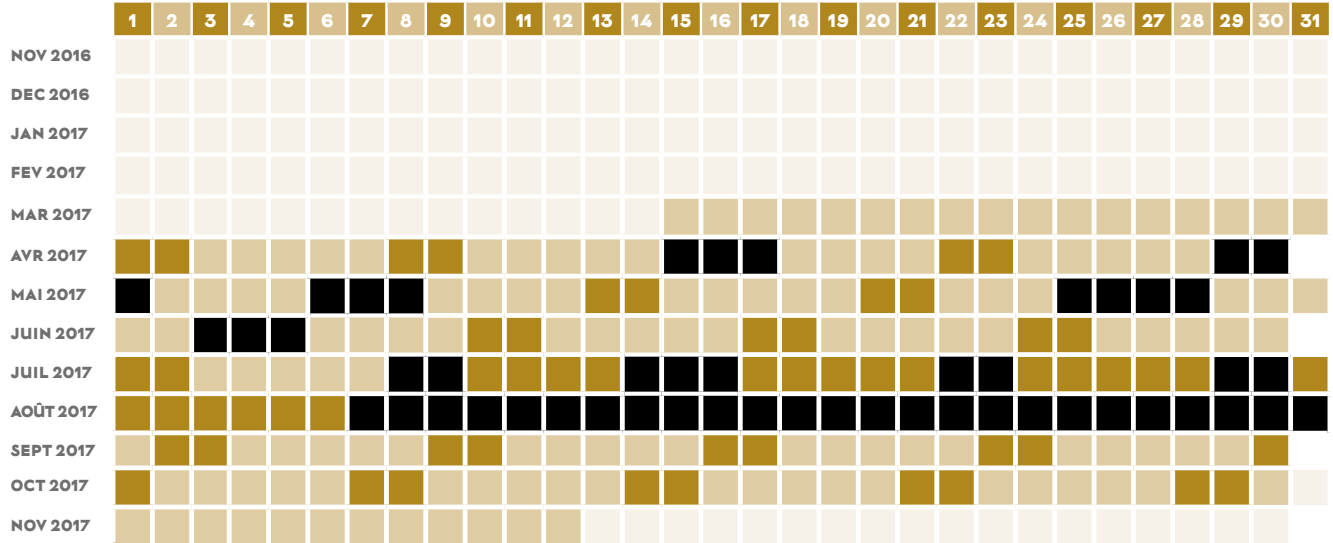

www.facebook.com/golfbarriere deauville

Be green,
be Barrière

TRAIN WITH A PRO FOR A BARGAIN PRICE!

€85/MONTH* FOR 3 MONTHS

LESSONS & UNLIMITED ACCESS TO 9 HOLES AT THE
GOLF BARRIÈRE DEAUVILLE OR GOLF BARRIÈRE SAINT-JULIEN

EASONS CALENDAR

Please enquire at reception to find out when the golf clubs are closed

SWING & DÉTENTE

Be green,
be Barrière

YOUR PACKAGE INCLUDES:

1 SUBSCRIPTION TO 3 GOLFS BARRIÈRE:

Golf Barrière Deauville,
Golf Barrière Saint-Julien,
Golf International Barrière La Baule