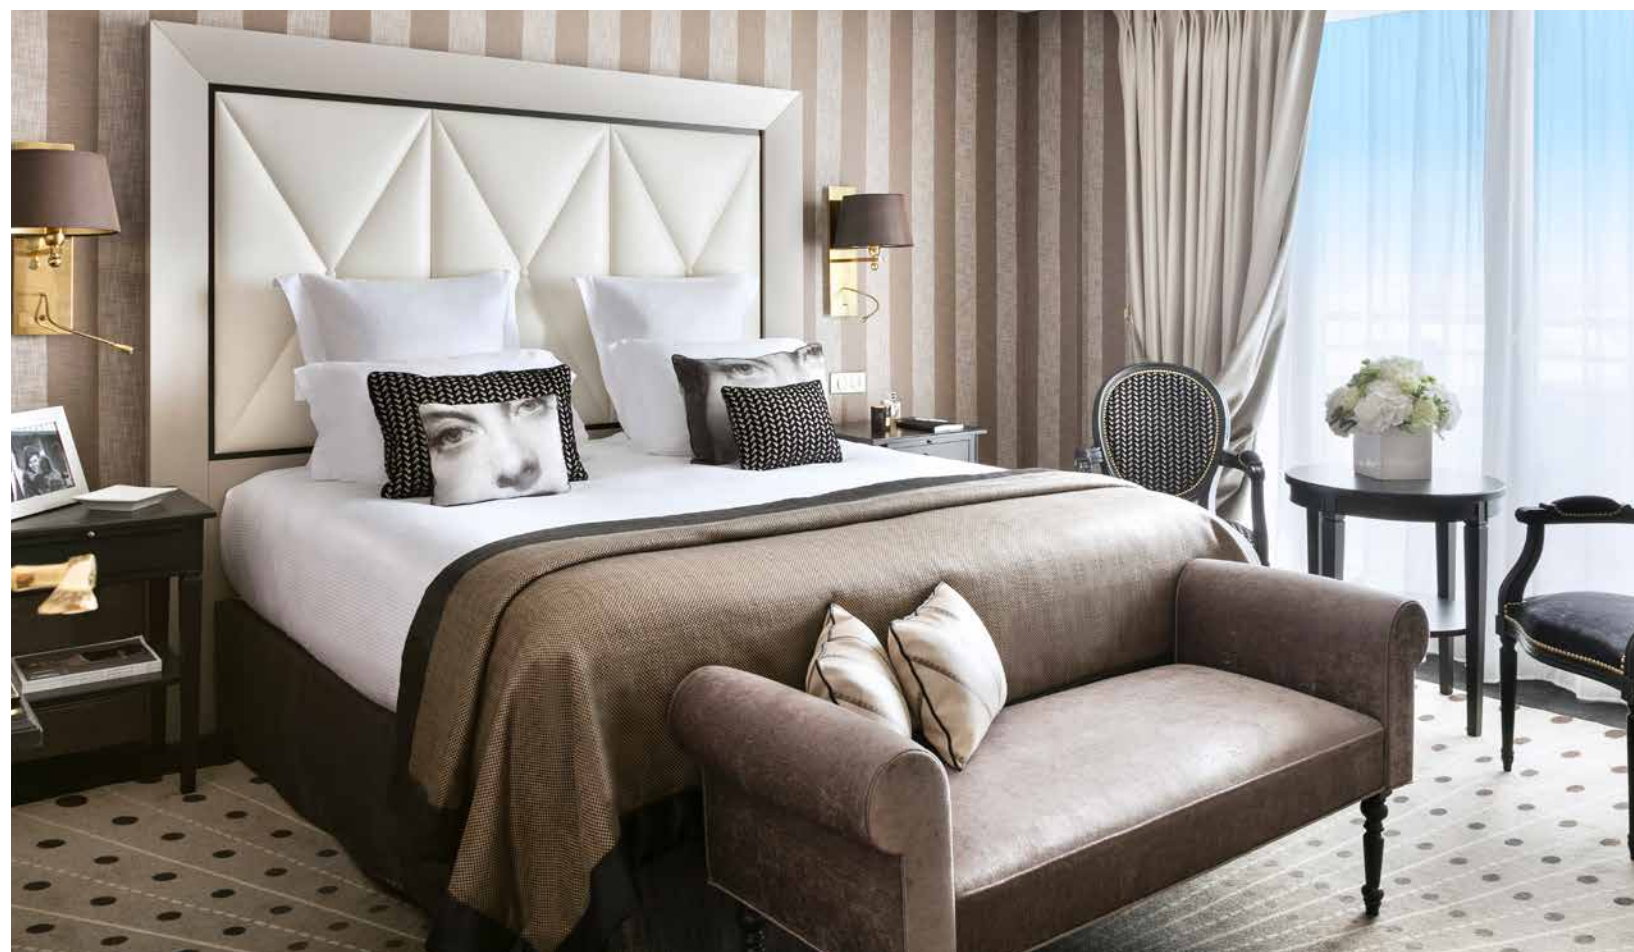

**B**  
HÔTEL BARRIÈRE  
**LE MAJESTIC**  
CANNES

# SUITE MICHÈLE MORGAN

**BRIGHT AND TIMELESS CHIC**

The Suite Michèle Morgan offers 2 bedrooms with private marble bathrooms, separated by a pleasant and spacious central lounge.

### SUITE MICHÈLE MORGAN

- Surface area: approximately 915 sq ft
- View on the sea
- Room capacity: 4 persons
- Baby bed
- Baby care accessories
- Bathrobe/slippers
- Iron and ironing board
- Nespresso coffee machine
- Welcome tray
- Pets allowed
- Free wi-fi internet
- Terrace