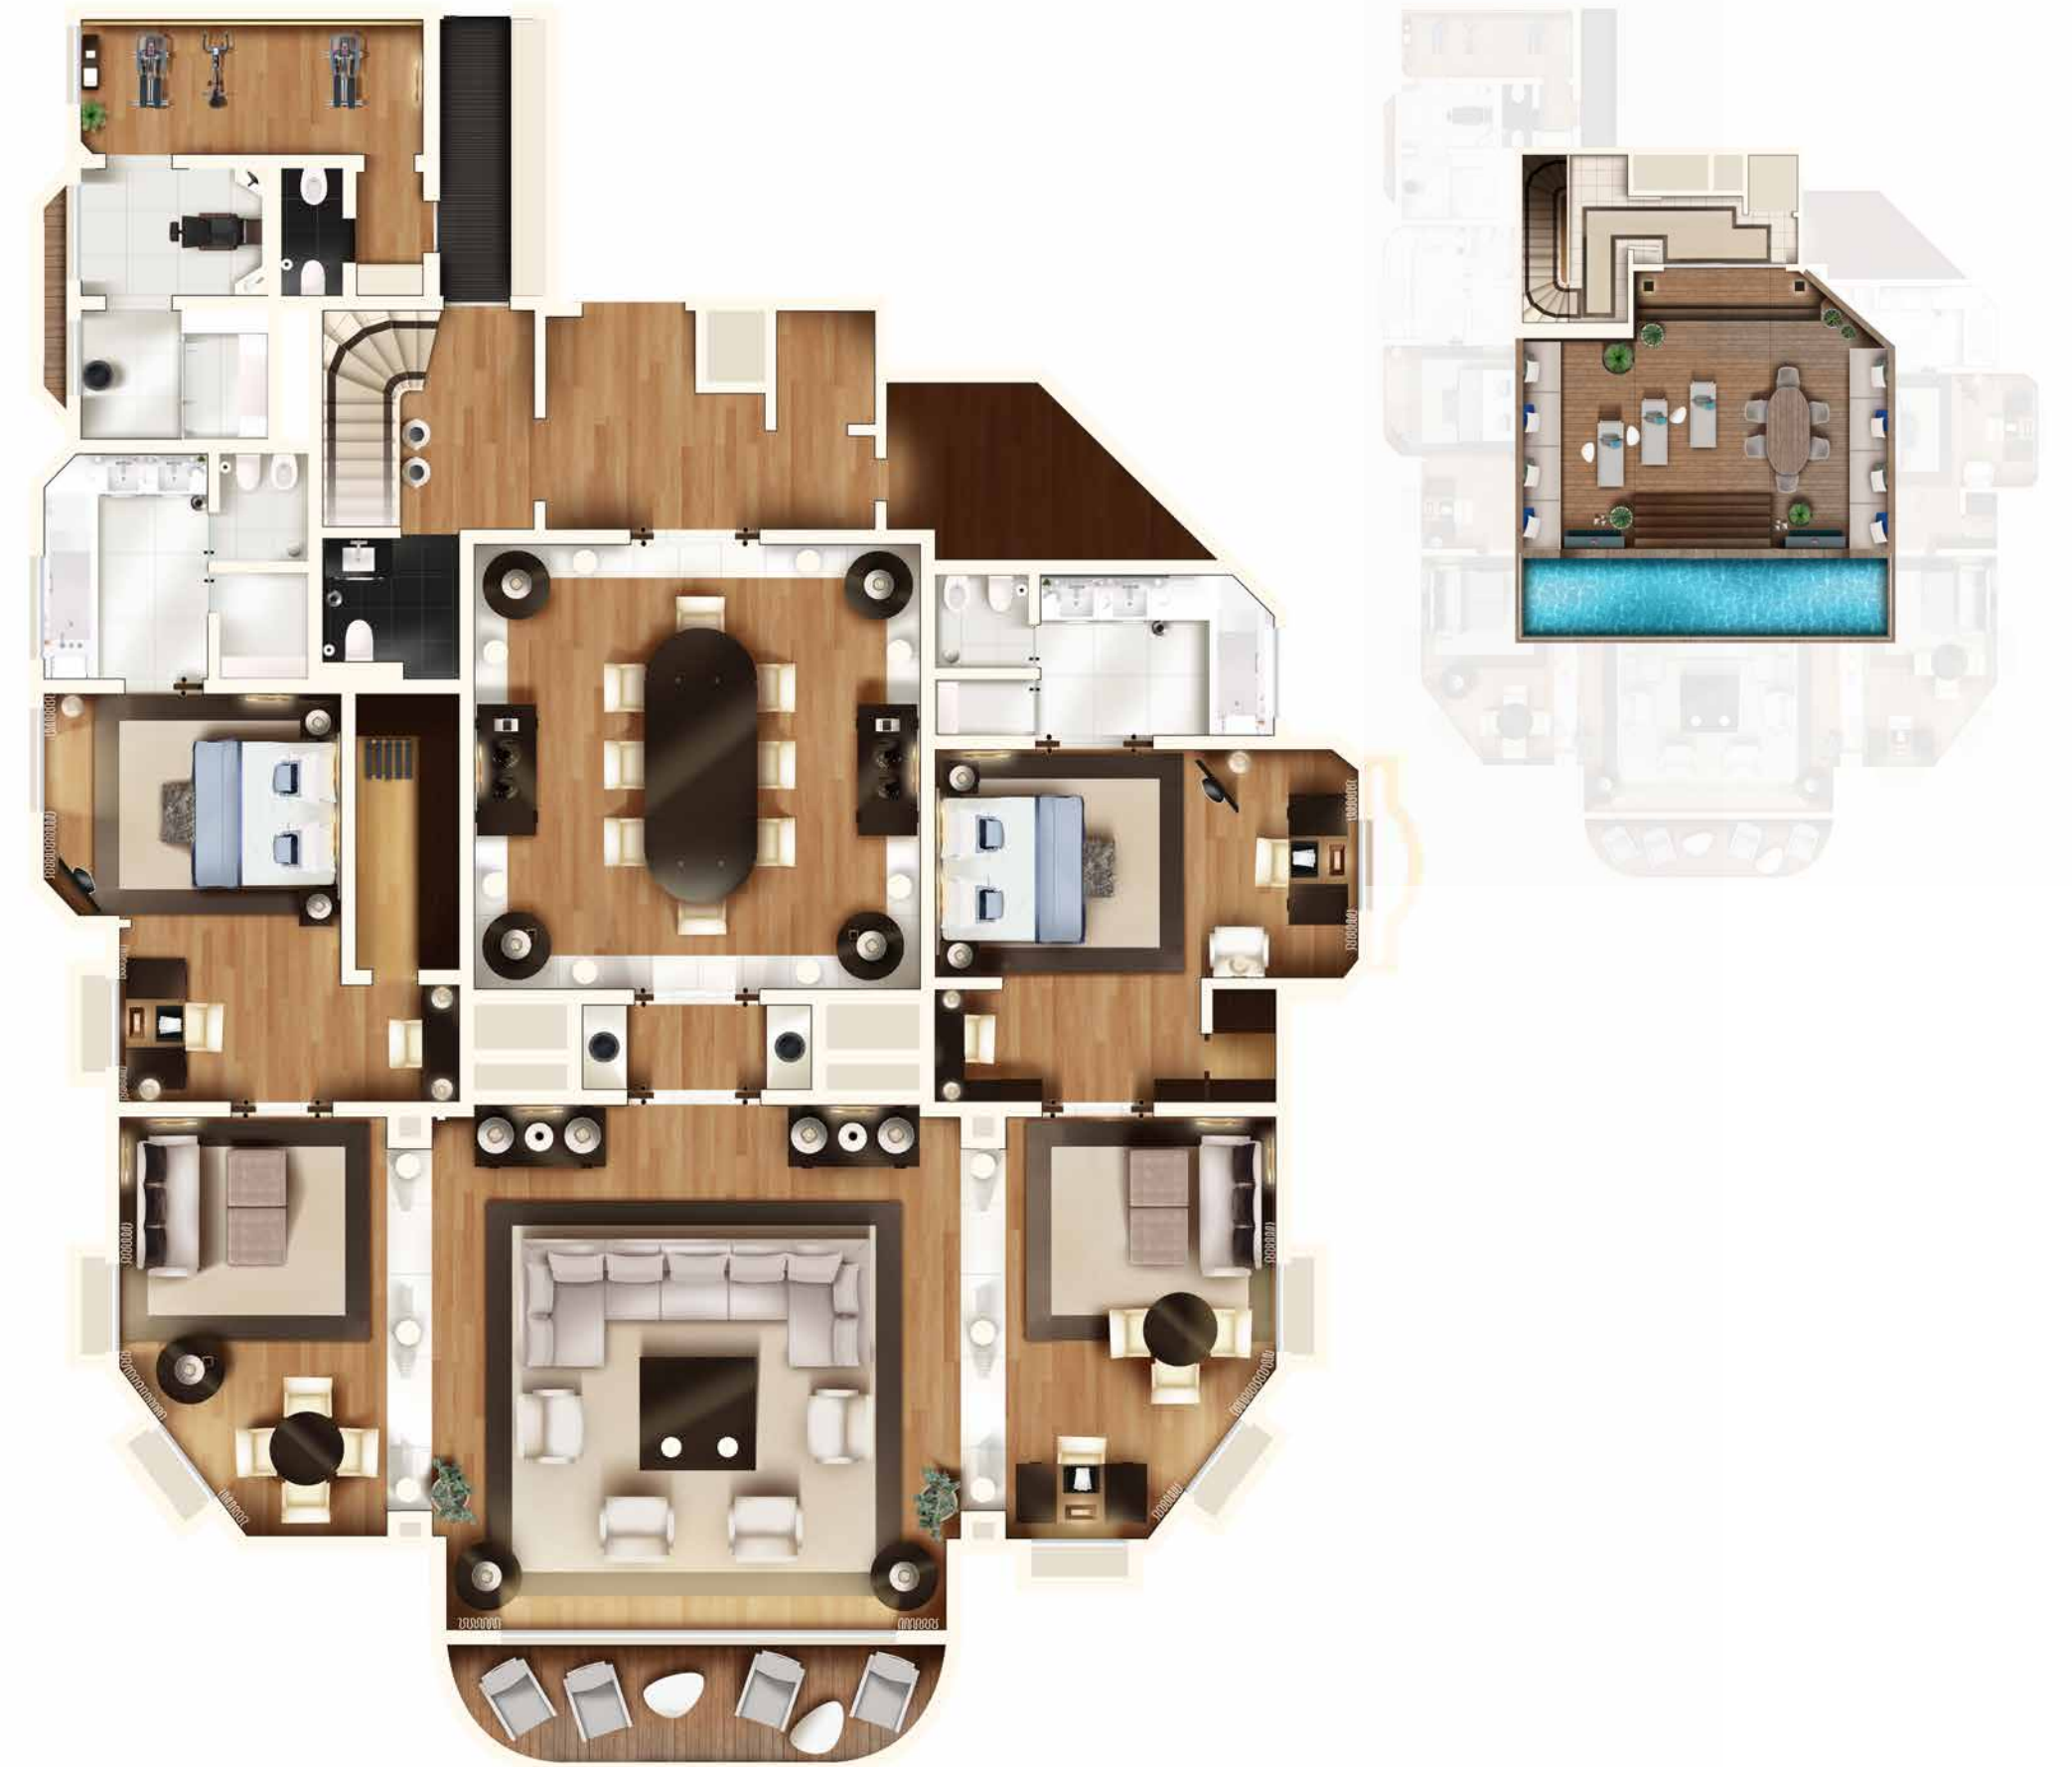

This Suite consists of two bedrooms, each with bathroom, dressing room and private lounge, a kitchen, a dining room opening onto a large lounge, a light-filled area with bay windows overlooking the horizon, a fitness and wellness centre and a private rooftop terrace with swimming pool.

SUITE MAJESTIC

- Surface area: approximately 4520 sq ft
- Solarium 490 sq ft
- Sea view
- Room capacity: 4 persons
- Baby bed
- Baby care accessories
- Bathrobe/slippers
- Iron and ironing board
- Nespresso coffee machine
- Welcome tray
- Pets allowed
- Free wi-fi internet
- Terrace

HÔTEL LE MAJESTIC

- 3 restaurants
- 3 bars
- Private beach
- Spa Diane Barrière
- Fitness Center
- Swimming pool
- Parking
- Private screening room
- Studio by Petit VIP

RESERVATIONS: +33 (0) 970 820 900
reservations.majestic@cannesbarriere.com