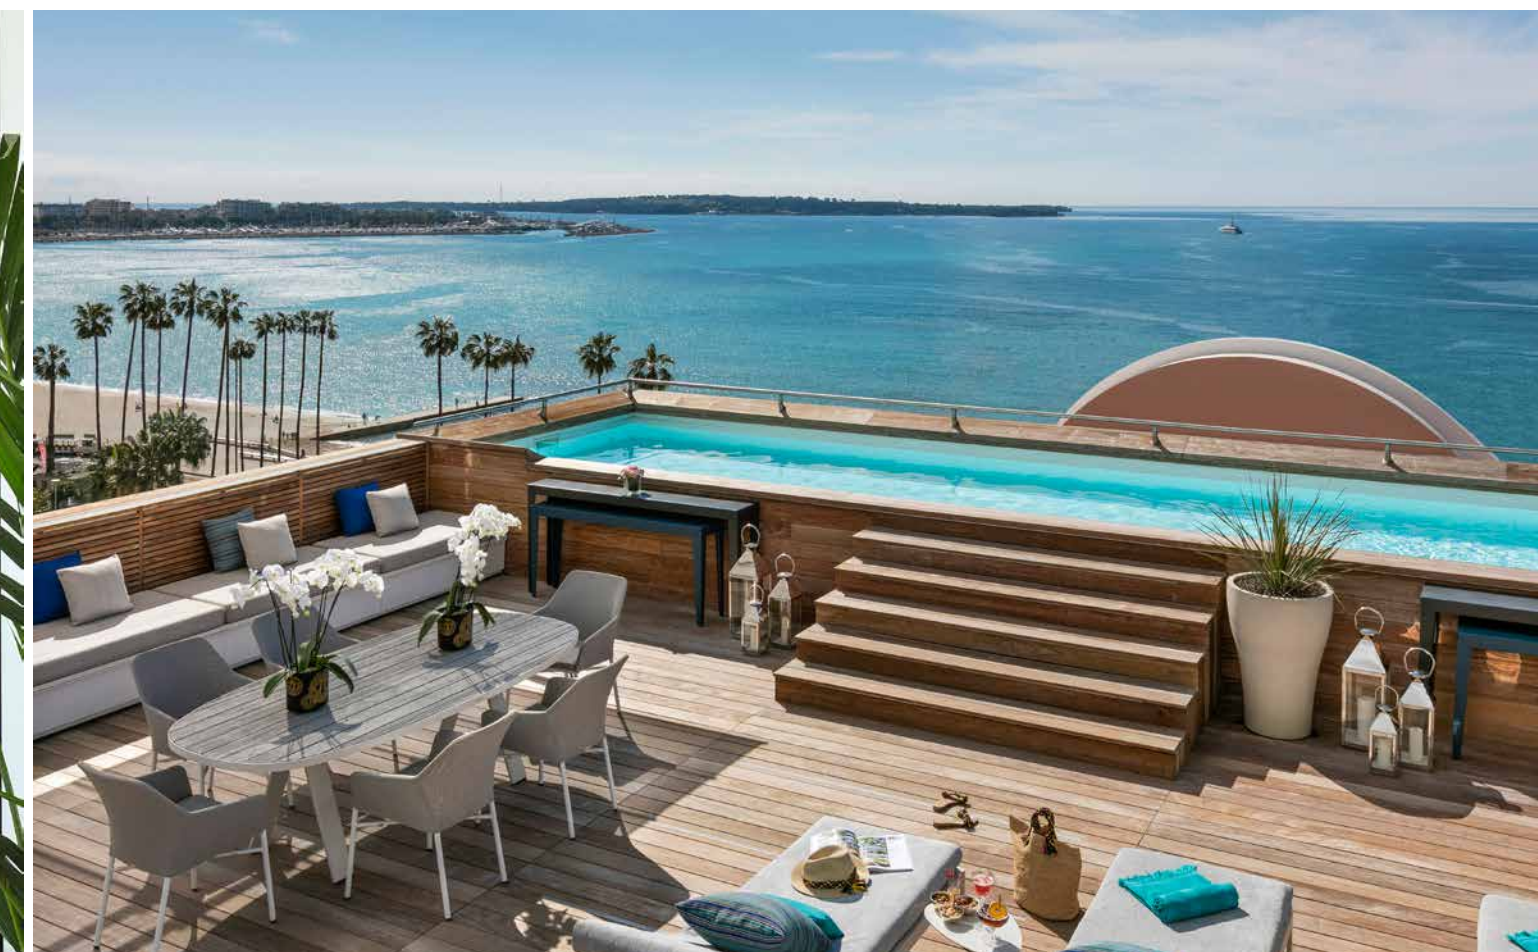

B
HÔTEL BARRIÈRE
LE MAJESTIC
CANNES

SUITE MAJESTIC

**4840 SQ FT LUXURY
DREAM PENTHOUSE**

This Suite consists of two bedrooms, each with bathroom, dressing room and private lounge, a kitchen, a dining room opening onto a large lounge, a light-filled area with bay windows overlooking the horizon, a fitness and wellness centre and a private rooftop terrace with swimming pool.

SUITE MAJESTIC

-  Surface area: approximately 4520 sq ft
-  Solarium 490 sq ft
-  Sea view
-  Room capacity: 4 persons
-  Baby bed
-  Baby care accessories
-  Bathrobe/slippers
-  Iron and ironing board
-  Nespresso coffee machine
-  Welcome tray
-  Pets allowed
-  Free wi-fi internet
-  Terrace