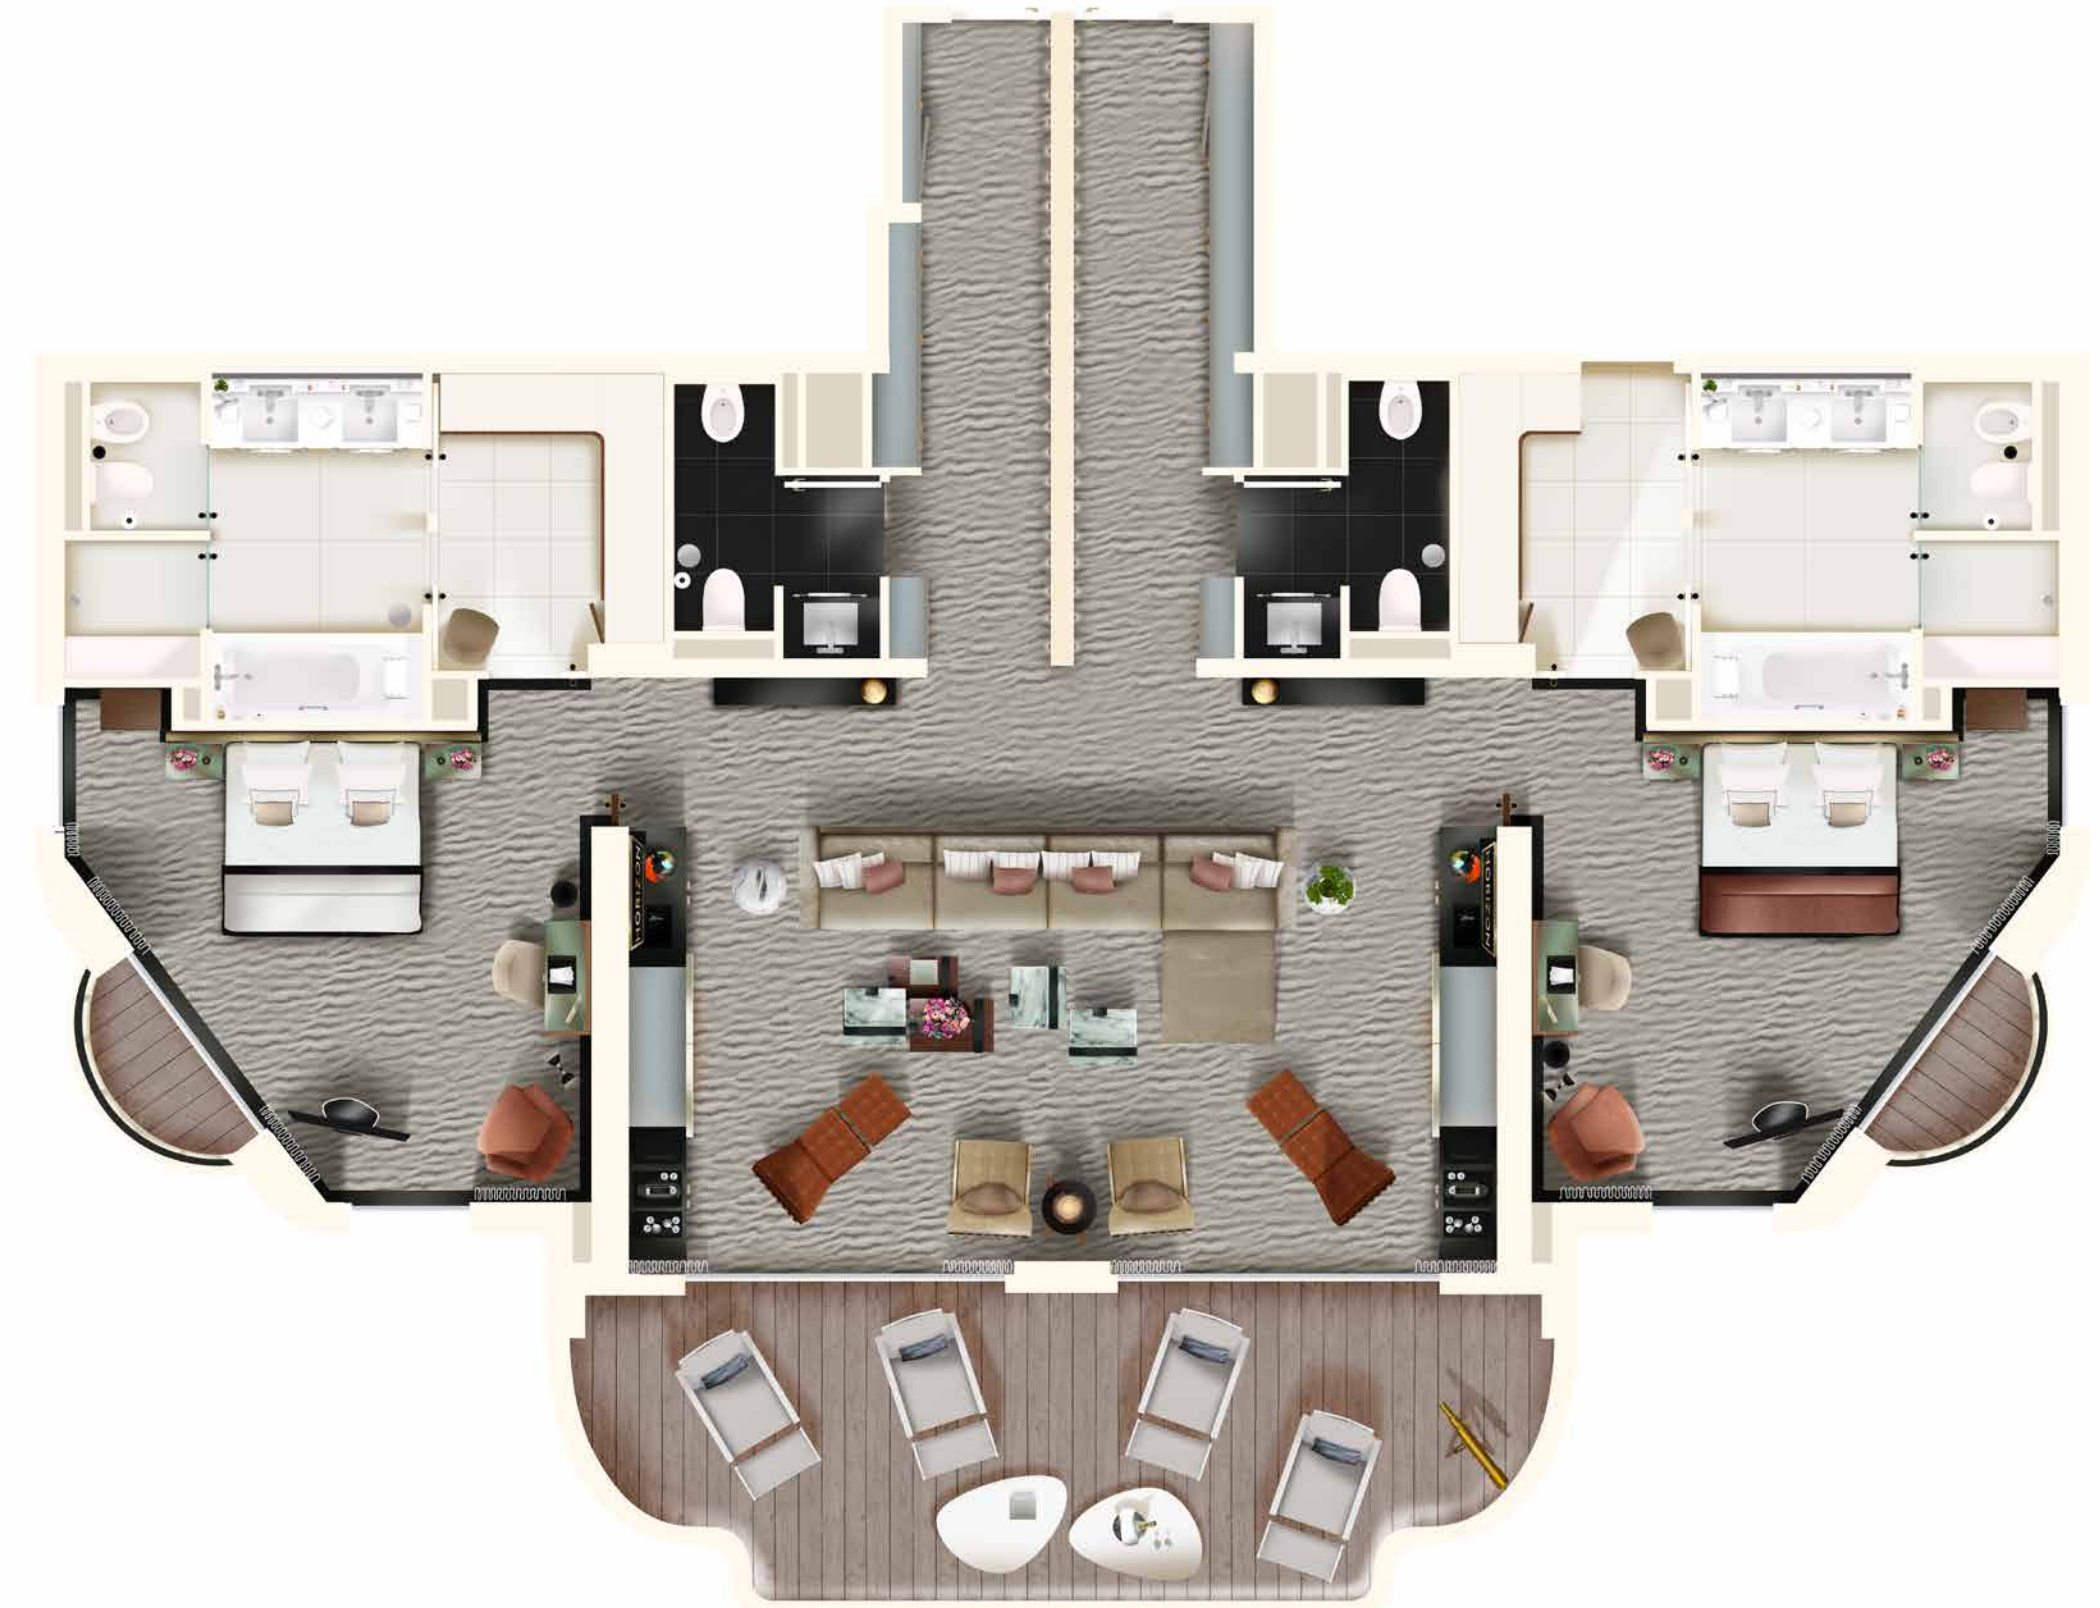

This Double Suite is ideal for a stay in Cannes.
On top of the breathtaking view it offers, the suite
is spacious, boasting a gorgeous living area
and 2 bedrooms with stunning sea views.

SUITE HORIZON

- Surface area: approximately 1 720 sq ft
- View on the sea
- Room capacity: 4 persons
- Baby bed
- Baby care accessories
- Bathrobe/slippers
- Iron and ironing board
- Nespresso coffee machine
- Welcome tray
- Pets allowed
- Free wi-fi internet
- Terrace

HÔTEL LE MAJESTIC

- 3 restaurants
- 3 bars
- Private beach
- Spa Diane Barrière
- Fitness Center
- Swimming pool
- Parking
- Private screening room
- Studio by Petit VIP

RESERVATIONS: +33 (0) 970 820 900
reservations.majestic@cannesbarriere.com