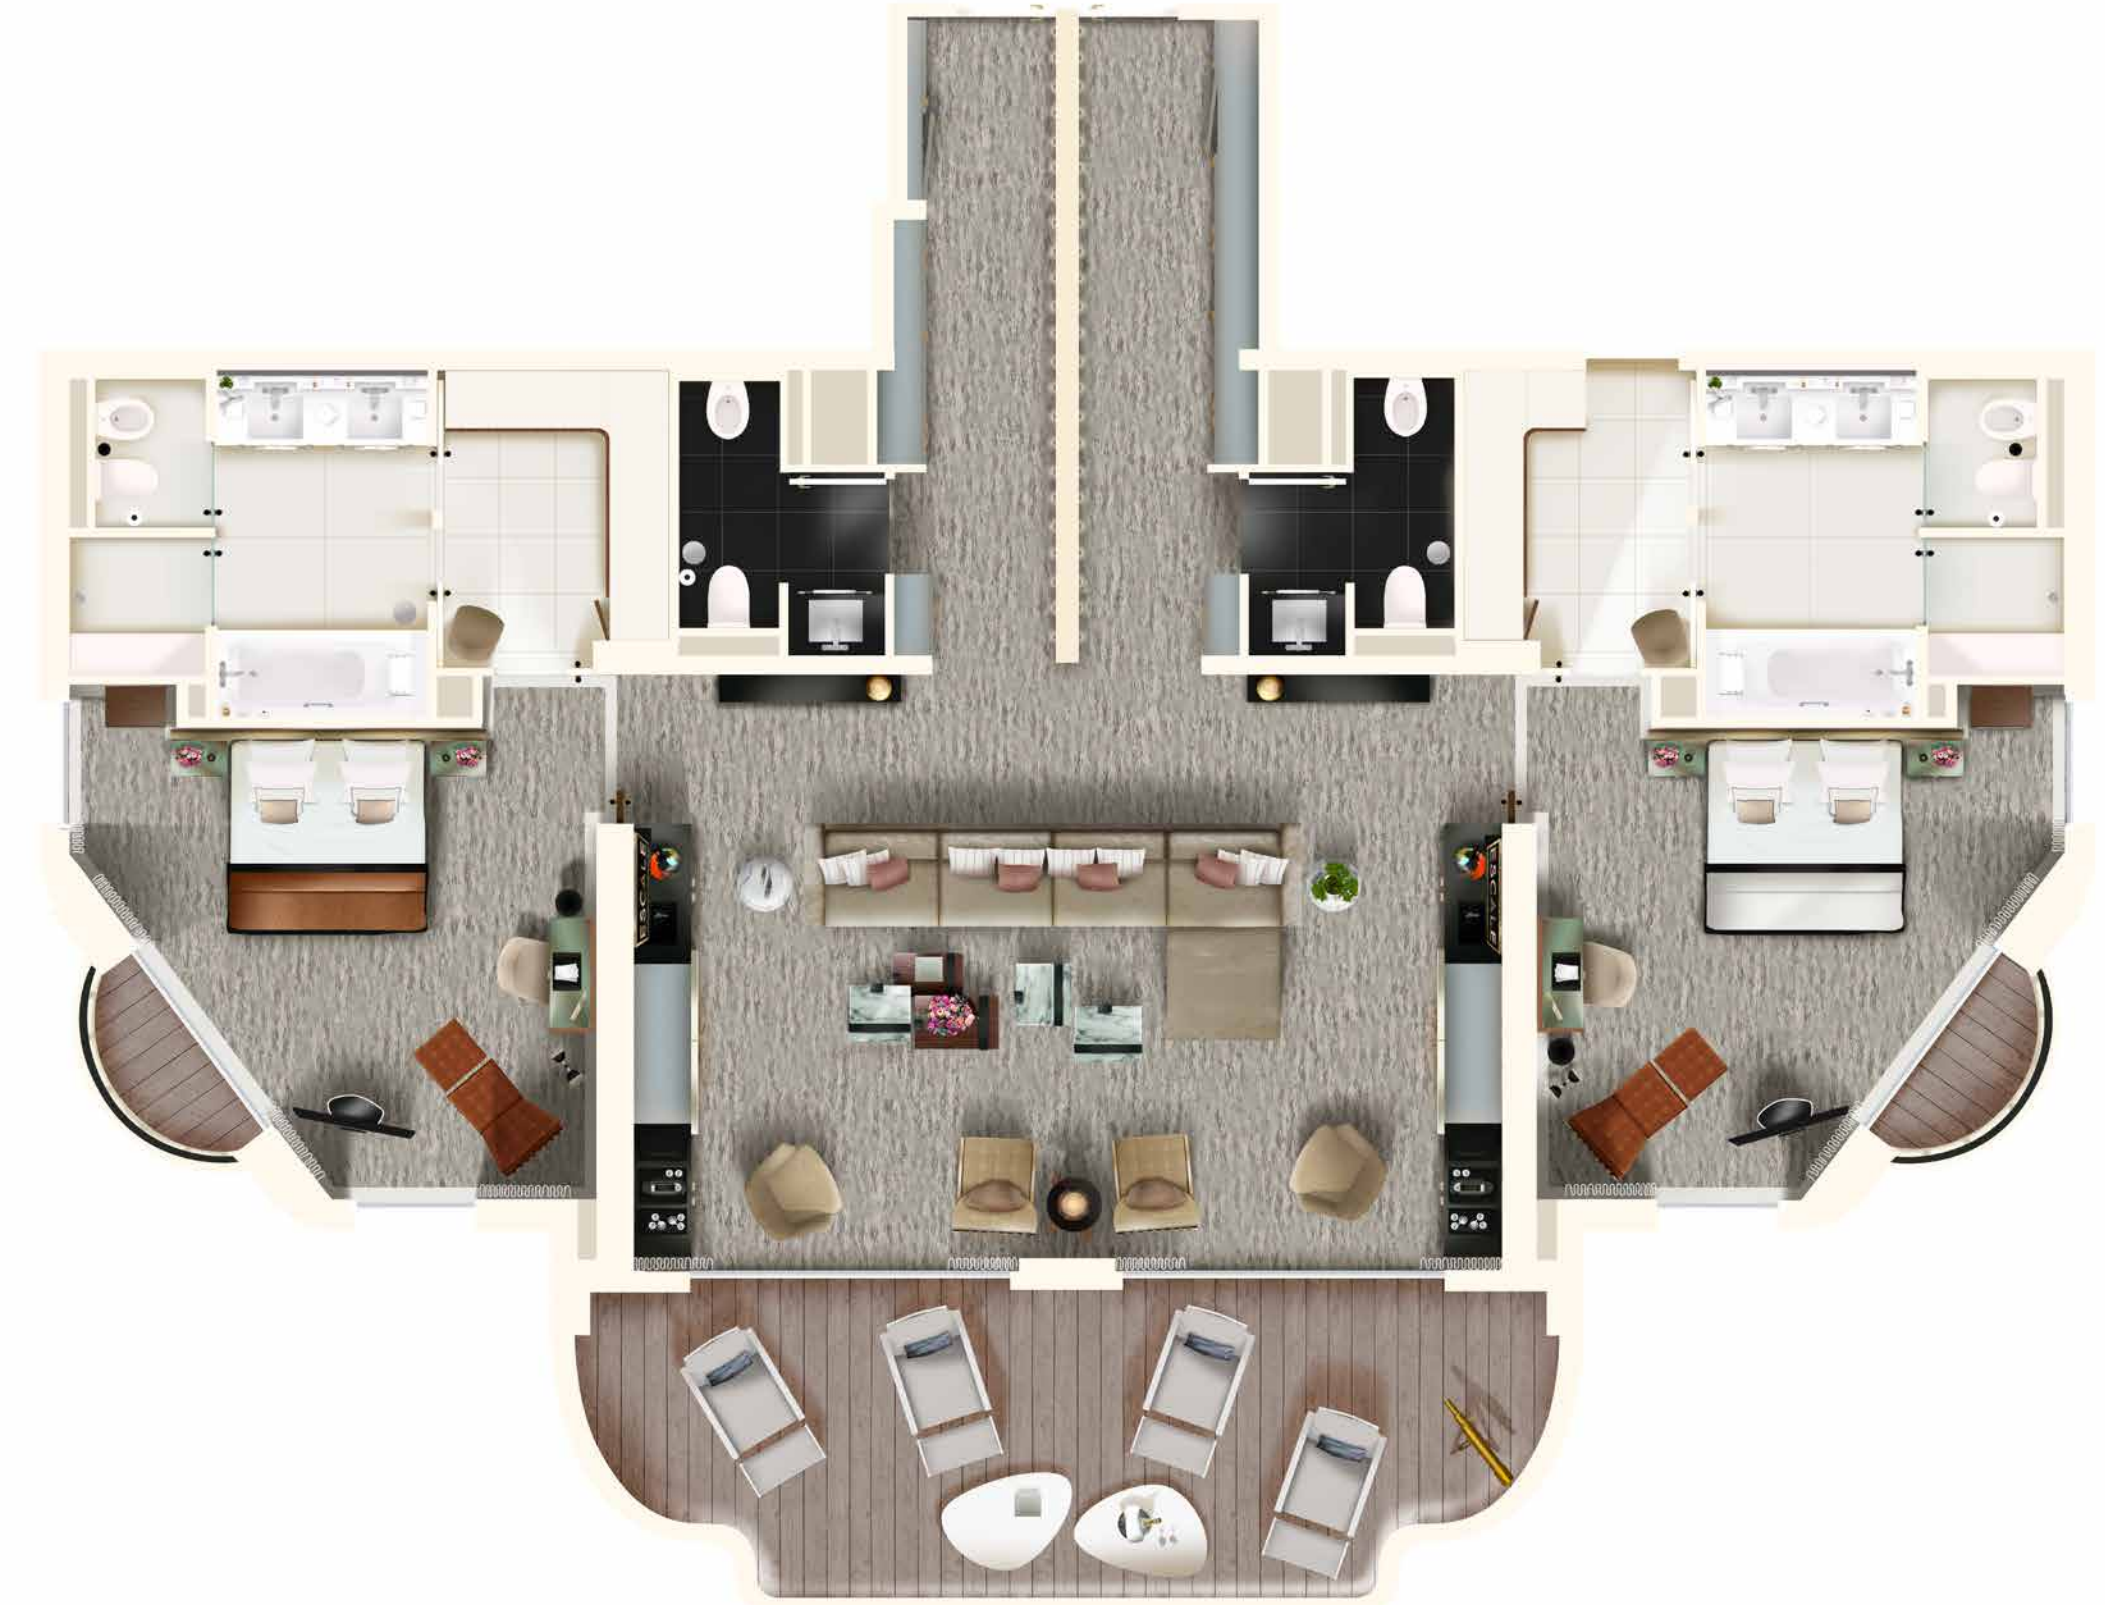

An invitation to daydream with touches of canework and leather in warm colours, reminiscent of travel trunks ready to board the Orient Express.

SUITE ESCALE

- Surface area: approximately 1 720 sq ft
- View on the sea
- Room capacity: 4 persons
- Baby bed
- Baby care accessories
- Bathrobe/slippers
- Iron and ironing board
- Nespresso coffee machine
- Welcome tray
- Pets allowed
- Free wi-fi internet
- Terrace

HÔTEL LE MAJESTIC

- 3 restaurants
- 3 bars
- Private beach
- Spa Diane Barrière
- Fitness Center
- Swimming pool
- Parking
- Private screening room
- Studio by Petit VIP

RESERVATIONS: +33 (0) 970 820 900
reservations.majestic@cannesbarriere.com