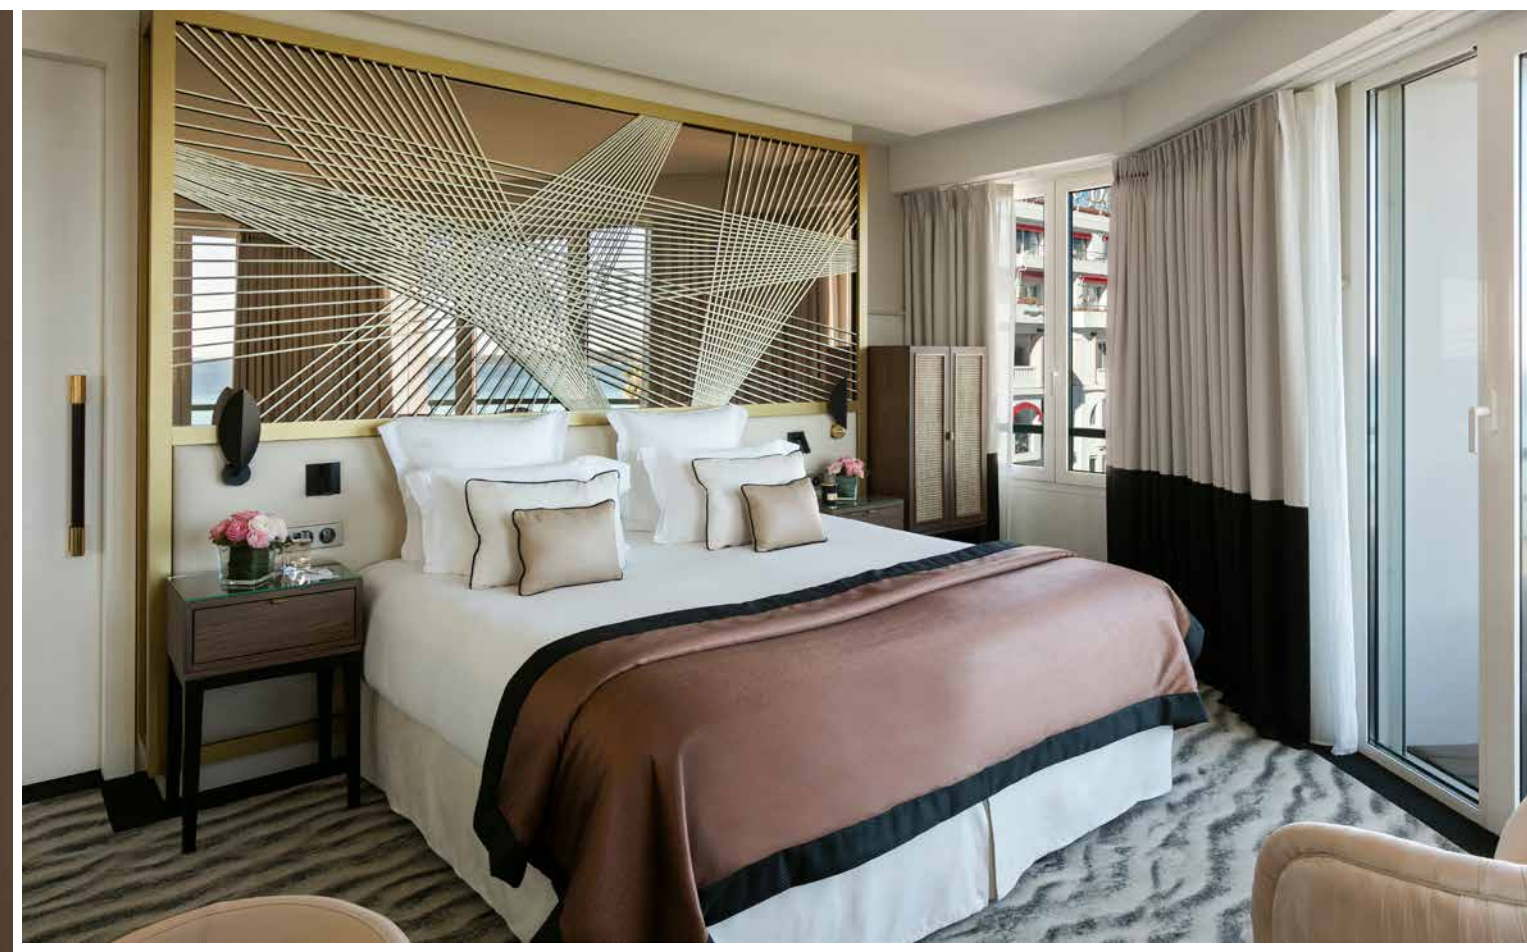

**B**  
HÔTEL BARRIÈRE  
**LE MAJESTIC**  
CANNES

# SUITE ESCALE

SHADES OF BEIGE  
AND CAMEL

An invitation to daydream with touches of canework and leather in warm colours, reminiscent of travel trunks ready to board the Orient Express.

### SUITE ESCALE

- Surface area: approximately 1 720 sq ft
- View on the sea
- Room capacity: 4 persons
- Baby bed
- Baby care accessories
- Bathrobe/slippers
- Iron and ironing board
- Nespresso coffee machine
- Welcome tray
- Pets allowed
- Free wi-fi internet
- Terrace