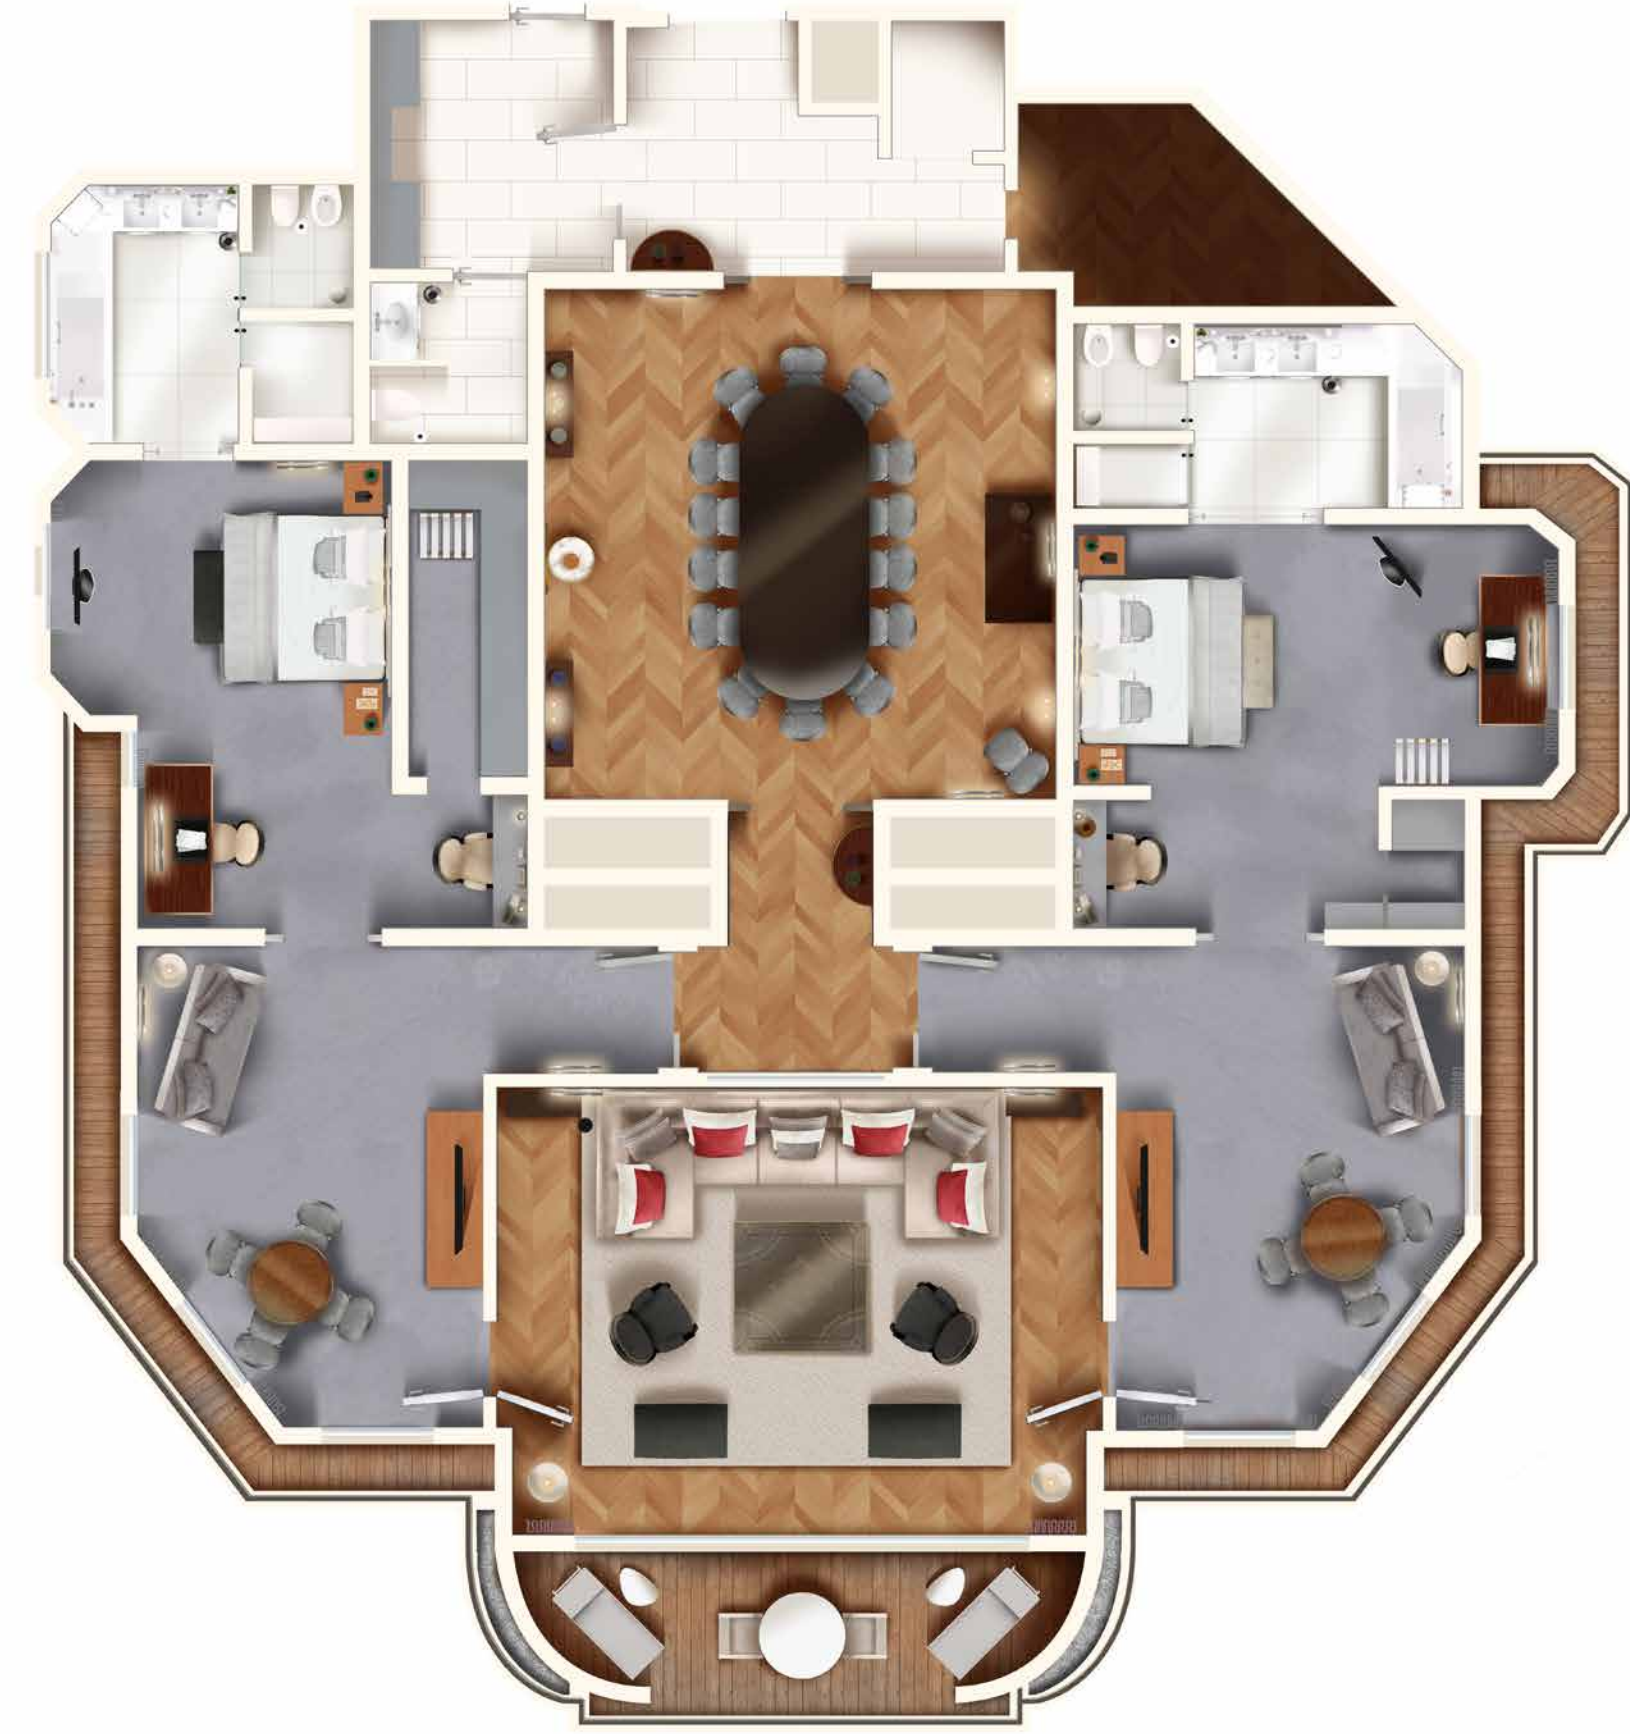

B
HÔTEL BARRIÈRE
LE MAJESTIC
CANNES

SUITE CHRISTIAN DIOR

**FRENCH ELEGANCE
AND ART OF LIVING**

The Suite Christian Dior consists of a lounge with home cinema, a large dining room, a kitchen, two bedrooms, each with their own lounge area, office, dressing room and bathroom.

SUITE CHRISTIAN DIOR

- Surface area: approximately 4 520 sq ft
- View on the sea
- Room capacity: 4 persons
- Baby bed
- Baby care accessories
- Bathrobe/slippers
- Iron and ironing board
- Nespresso coffee machine
- Welcome tray
- Pets allowed
- Free wi-fi internet
- Terrace