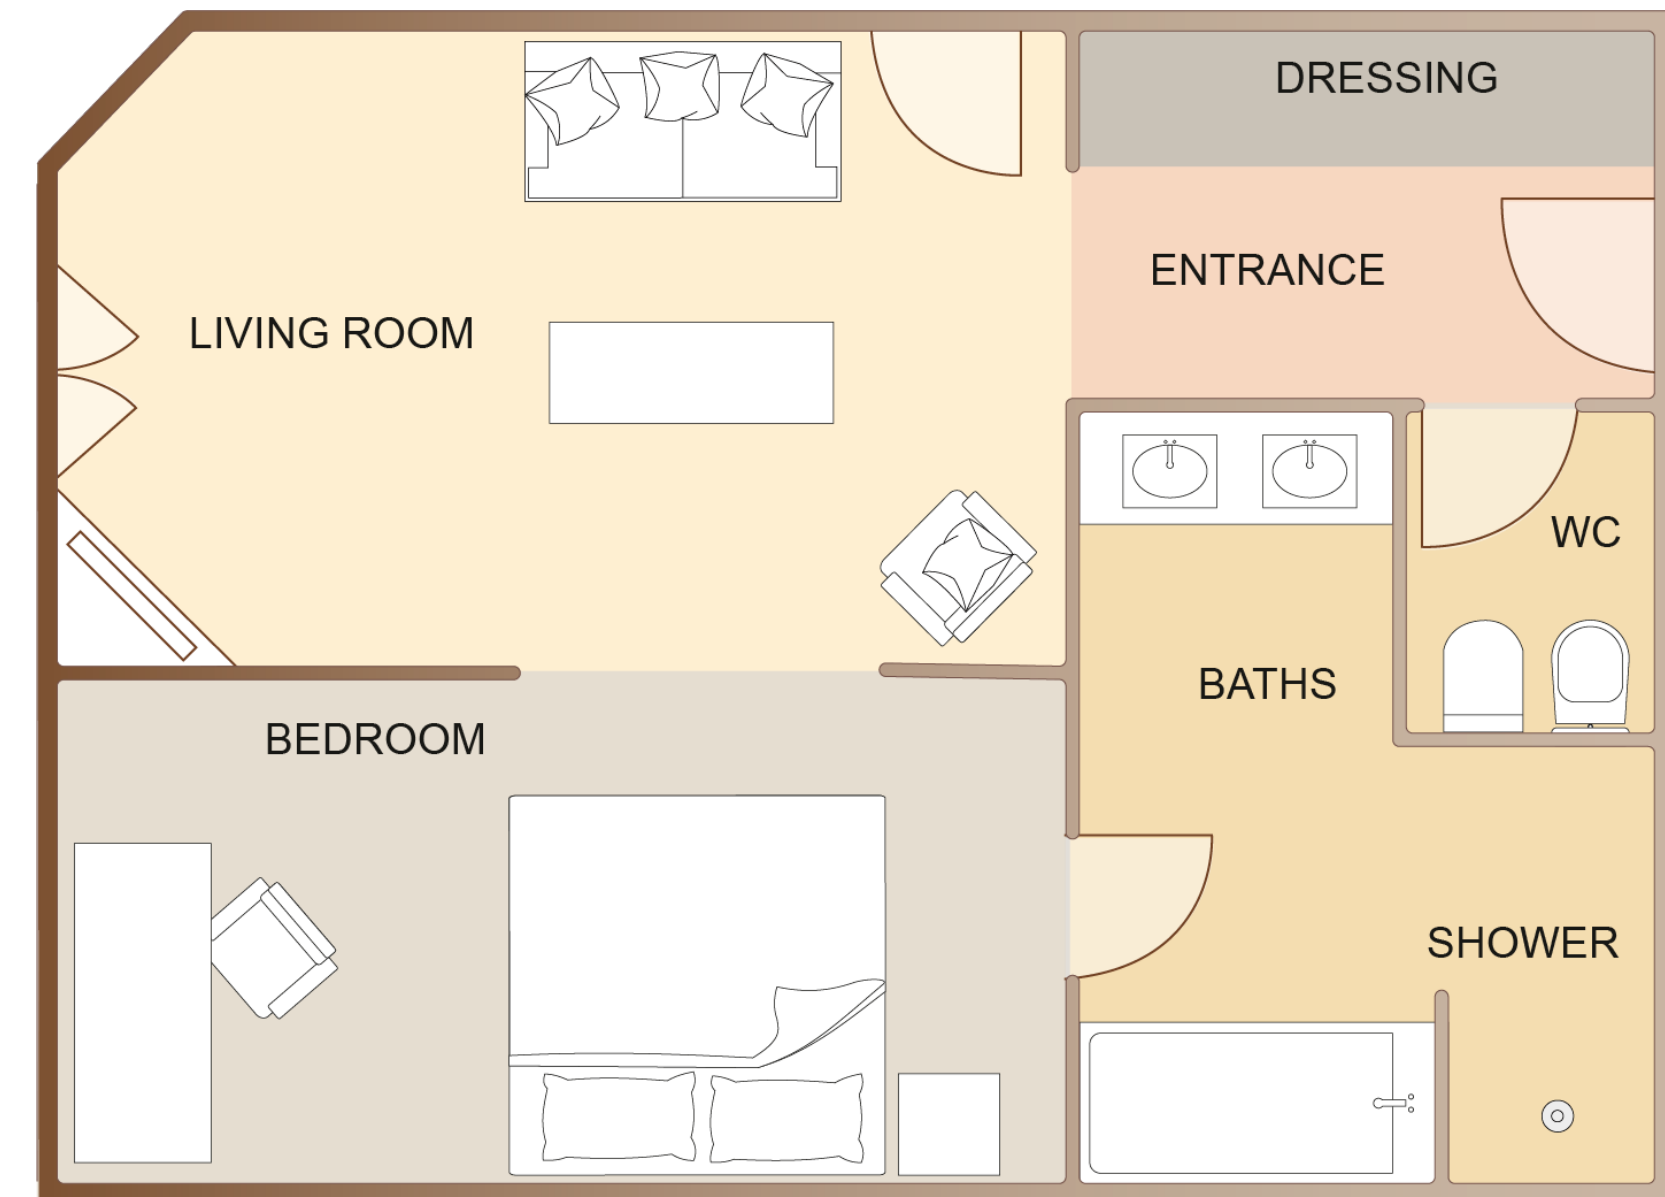

The Superior Sea Suites consist of a bedroom with dressing room, a lounge and a brand new bathroom that elevates your bathing ritual to an exceptional moment of relaxation.

SUPERIOR SEA-VIEW SUITE

- Surface area: approximately 50 sqm
- View on the sea
- Room capacity: 4 persons
- Extra bed or cot
- Baby care accessories
- Bathrobe/slippers
- Iron and ironing board
- Nespresso coffee machine
- Welcome tray
- Pets allowed
- Free wi-fi internet

HÔTEL LE MAJESTIC

- 3 restaurants
- 3 bars
- Private beach
- Spa Diane Barrière
- Fitness Center
- Swimming pool
- Parking
- Private screening room
- Studio by Petit VIP

RESERVATIONS: +33 (0) 970 820 900
reservations.majestic@cannesbarriere.com