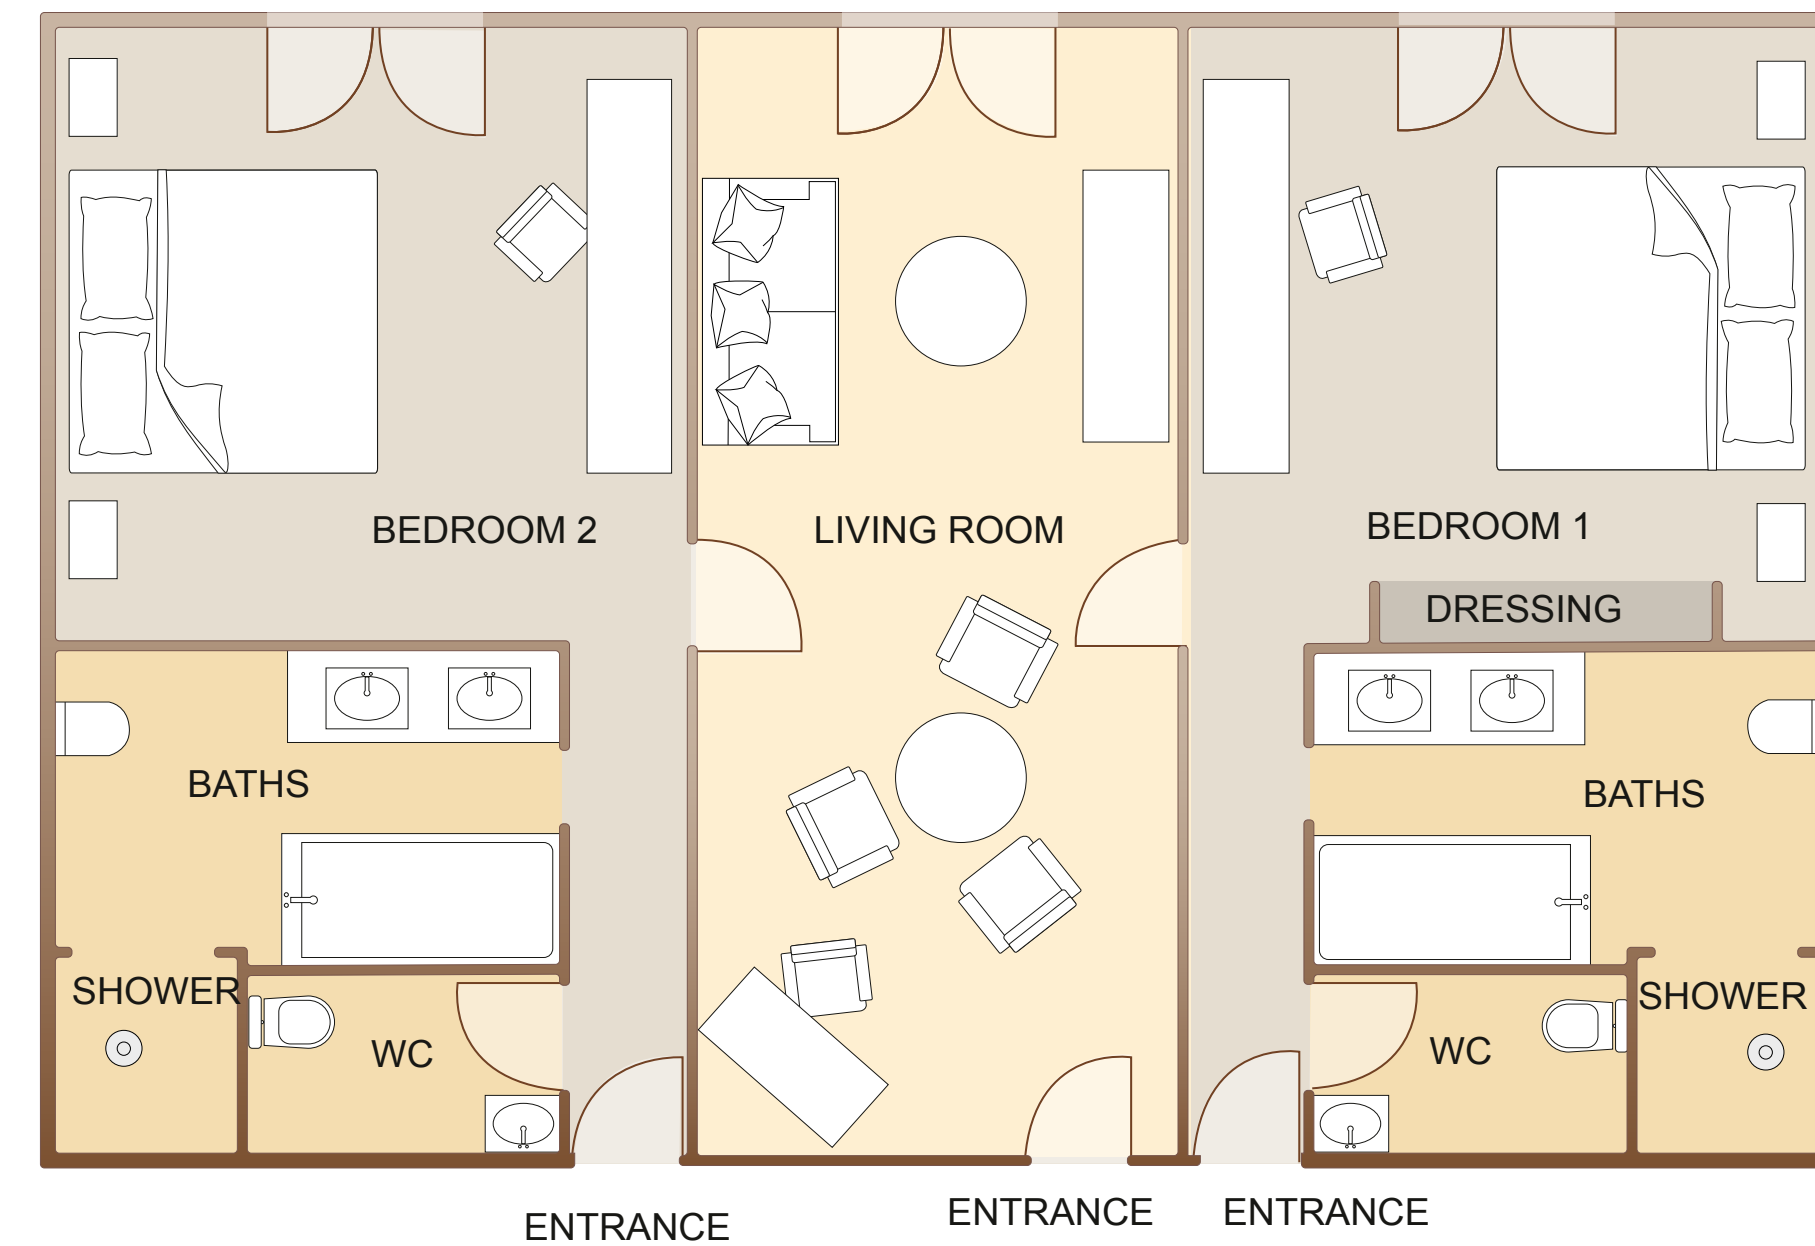

The Double Deluxe Sea Suites offer a pleasant and spacious lounge separate from the bedrooms as well as brand new dream bathrooms.

DOUBLE DELUXE SEA-VIEW SUITE

- Surface area: approximately 90 sqm
- View on the sea
- Room capacity: 4 persons
- Extra bed or cot
- Baby care accessories
- Bathrobe/slippers
- Iron and ironing board
- Nespresso coffee machine
- Welcome tray
- Pets allowed
- Free wi-fi internet

HÔTEL LE MAJESTIC

- 3 restaurants
- 3 bars
- Private beach
- Spa Diane Barrière
- Fitness Center
- Swimming pool
- Parking
- Private screening room
- Studio by Petit VIP

SEA VIEW

RESERVATIONS: +33 (0) 970 820 900
reservations.majestic@cannesbarriere.com