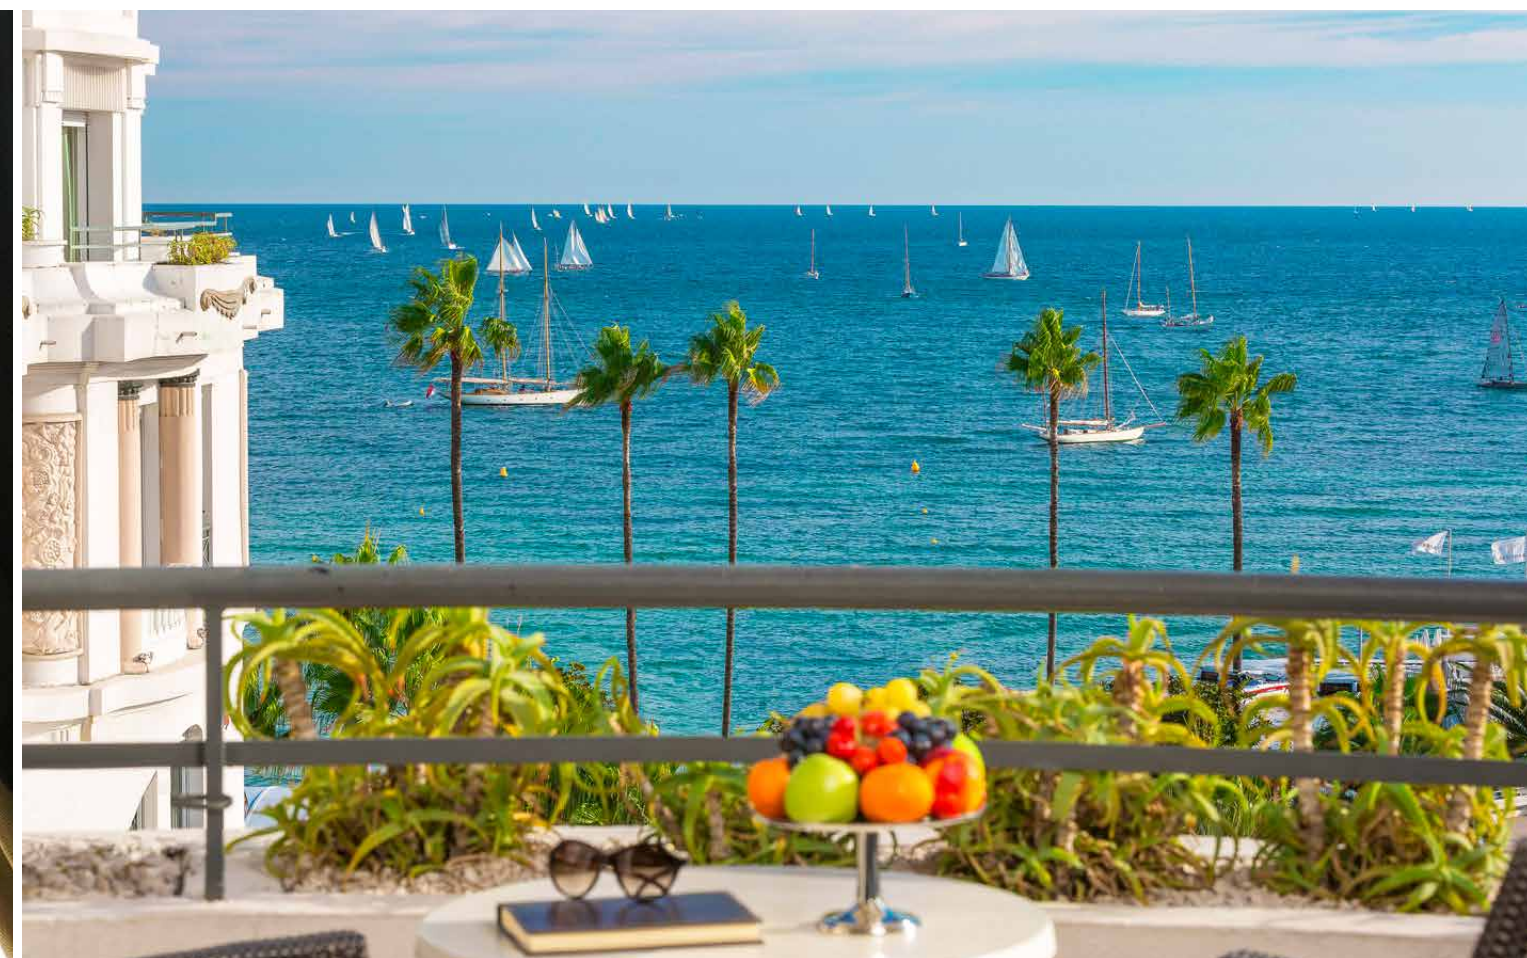

B
HÔTEL BARRIÈRE
LE MAJESTIC
CANNES

**DOUBLE DELUXE
SEA SUITE**

**BREATHTAKING VIEWS
OF THE MEDITERRANEAN**

The Double Deluxe Sea Suites offer a pleasant and spacious lounge separate from the bedrooms as well as brand new dream bathrooms.