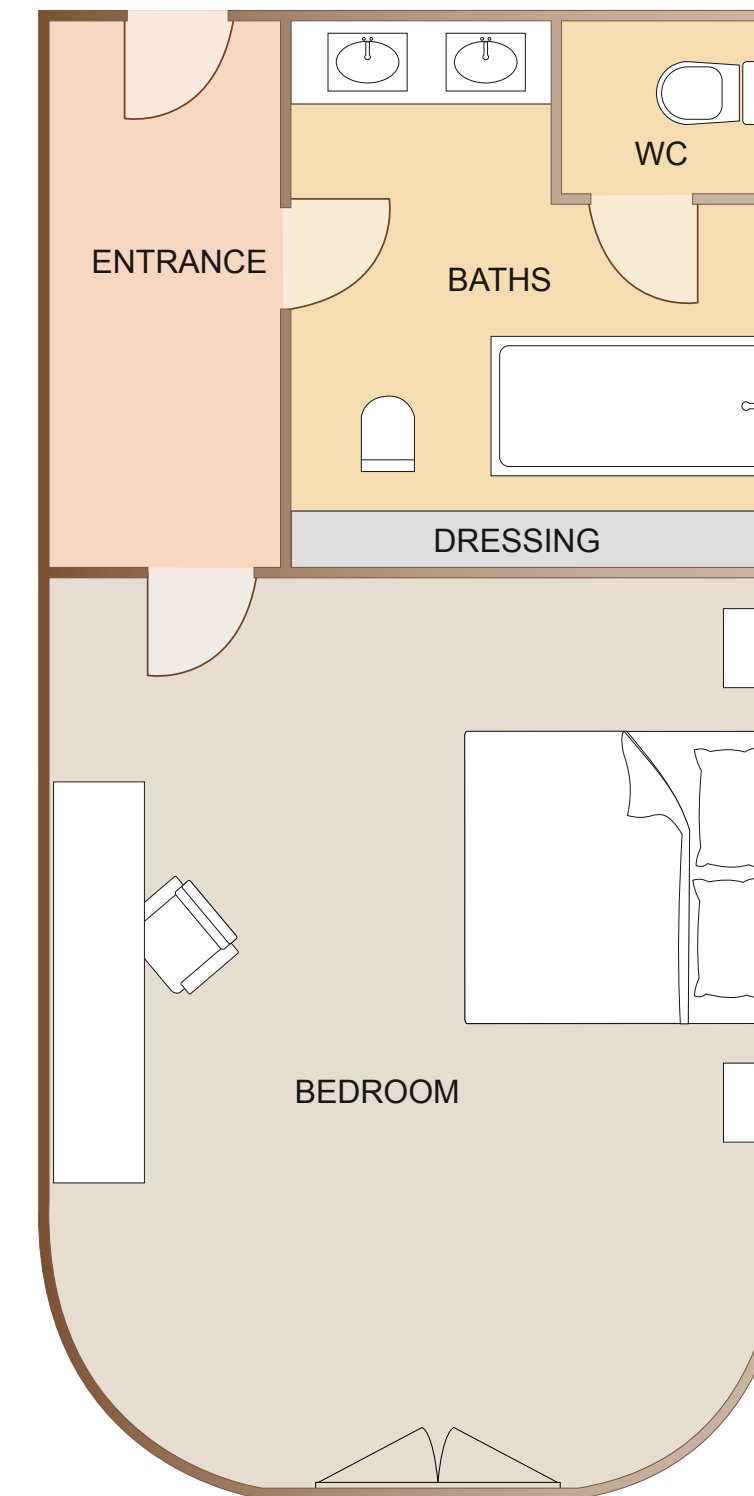

Our Deluxe rooms
with a partial sea view and imbued
with tranquillity are sure to seduce you.

DELUXE SEA-VIEW ROOM

- Surface area: approximately 30 sqm
- View partial sea-view
- Room capacity: 3 persons
- Extra bed or cot
- Baby care accessories
- Bathrobe/slippers
- Iron and ironing board
- Nespresso coffee machine
- Welcome tray
- Pets allowed
- Free wi-fi internet

HÔTEL LE MAJESTIC

- 3 restaurants
- 3 bars
- Private beach
- Spa Diane Barrière
- Fitness Center
- Swimming pool
- Parking
- Private screening room
- Studio by Petit VIP

RESERVATIONS: +33 (0) 970 820 900
reservations.majestic@cannesbarriere.com