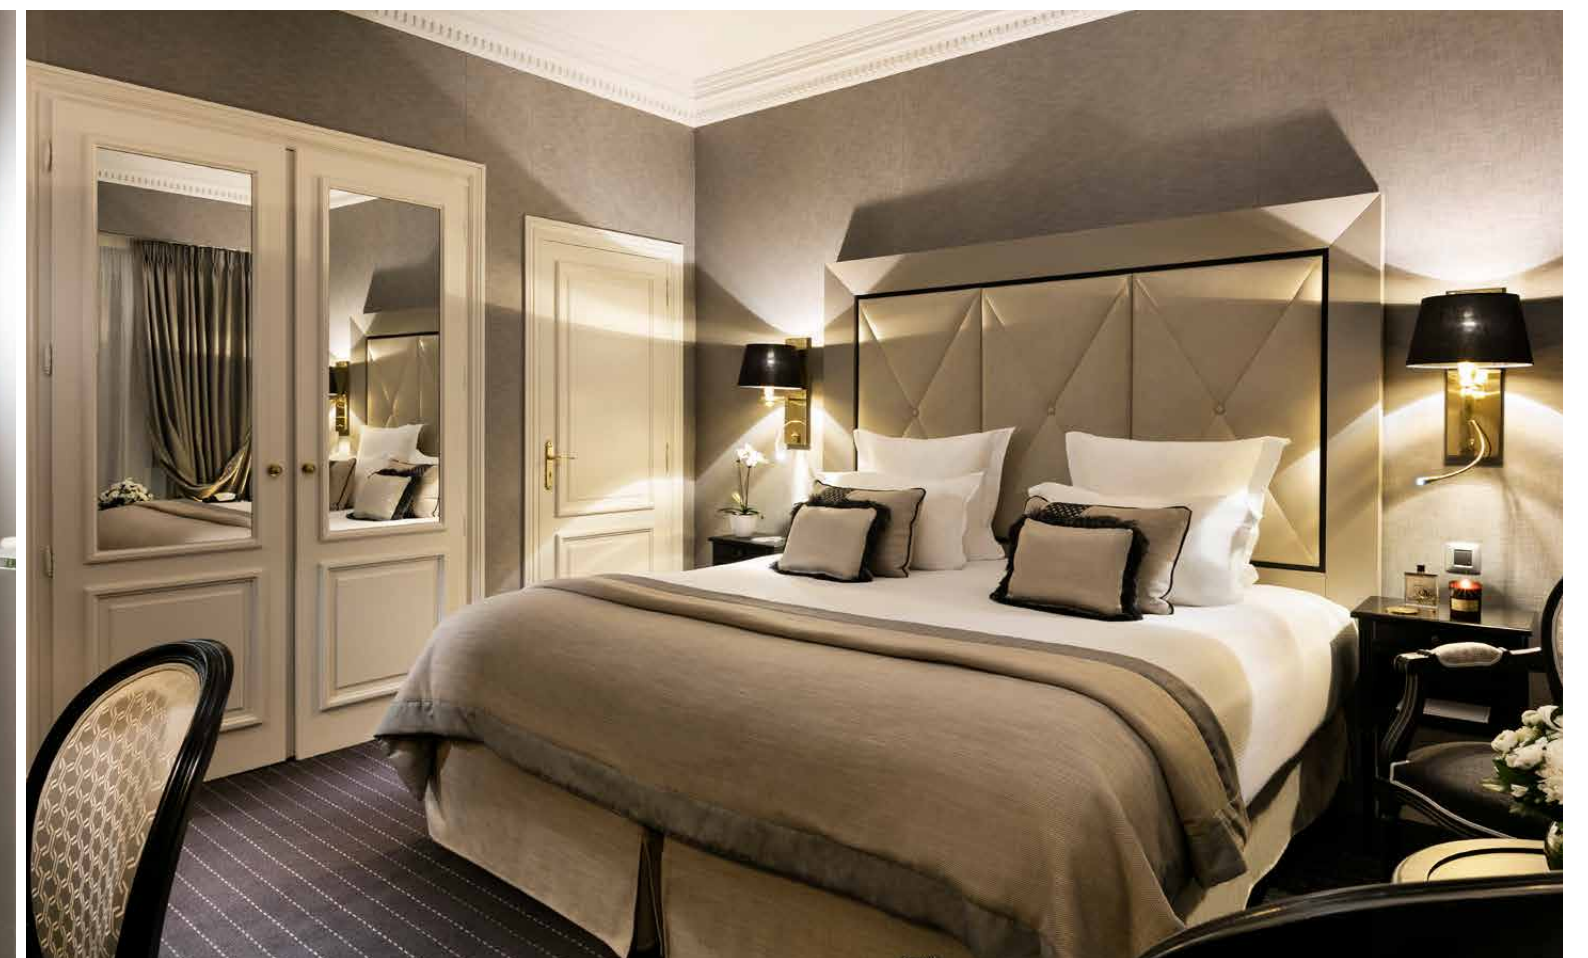

B
HÔTEL BARRIÈRE
LE MAJESTIC
CANNES

DELUXE
PARTIAL SEA-VIEW ROOM

ONE-ON-ONE
WITH THE MEDITERRANEAN

Our Deluxe rooms
with a partial sea view and imbued
with tranquillity are sure to seduce you.

 DELUXE SEA-VIEW ROOM

-  Surface area: approximately 30 sqm
-  View partial sea-view
-  Room capacity: 3 persons
-  Extra bed or cot
-  Baby care accessories
-  Bathrobe/slippers
-  Iron and ironing board
-  Nespresso coffee machine
-  Welcome tray
-  Pets allowed
-  Free wi-fi internet