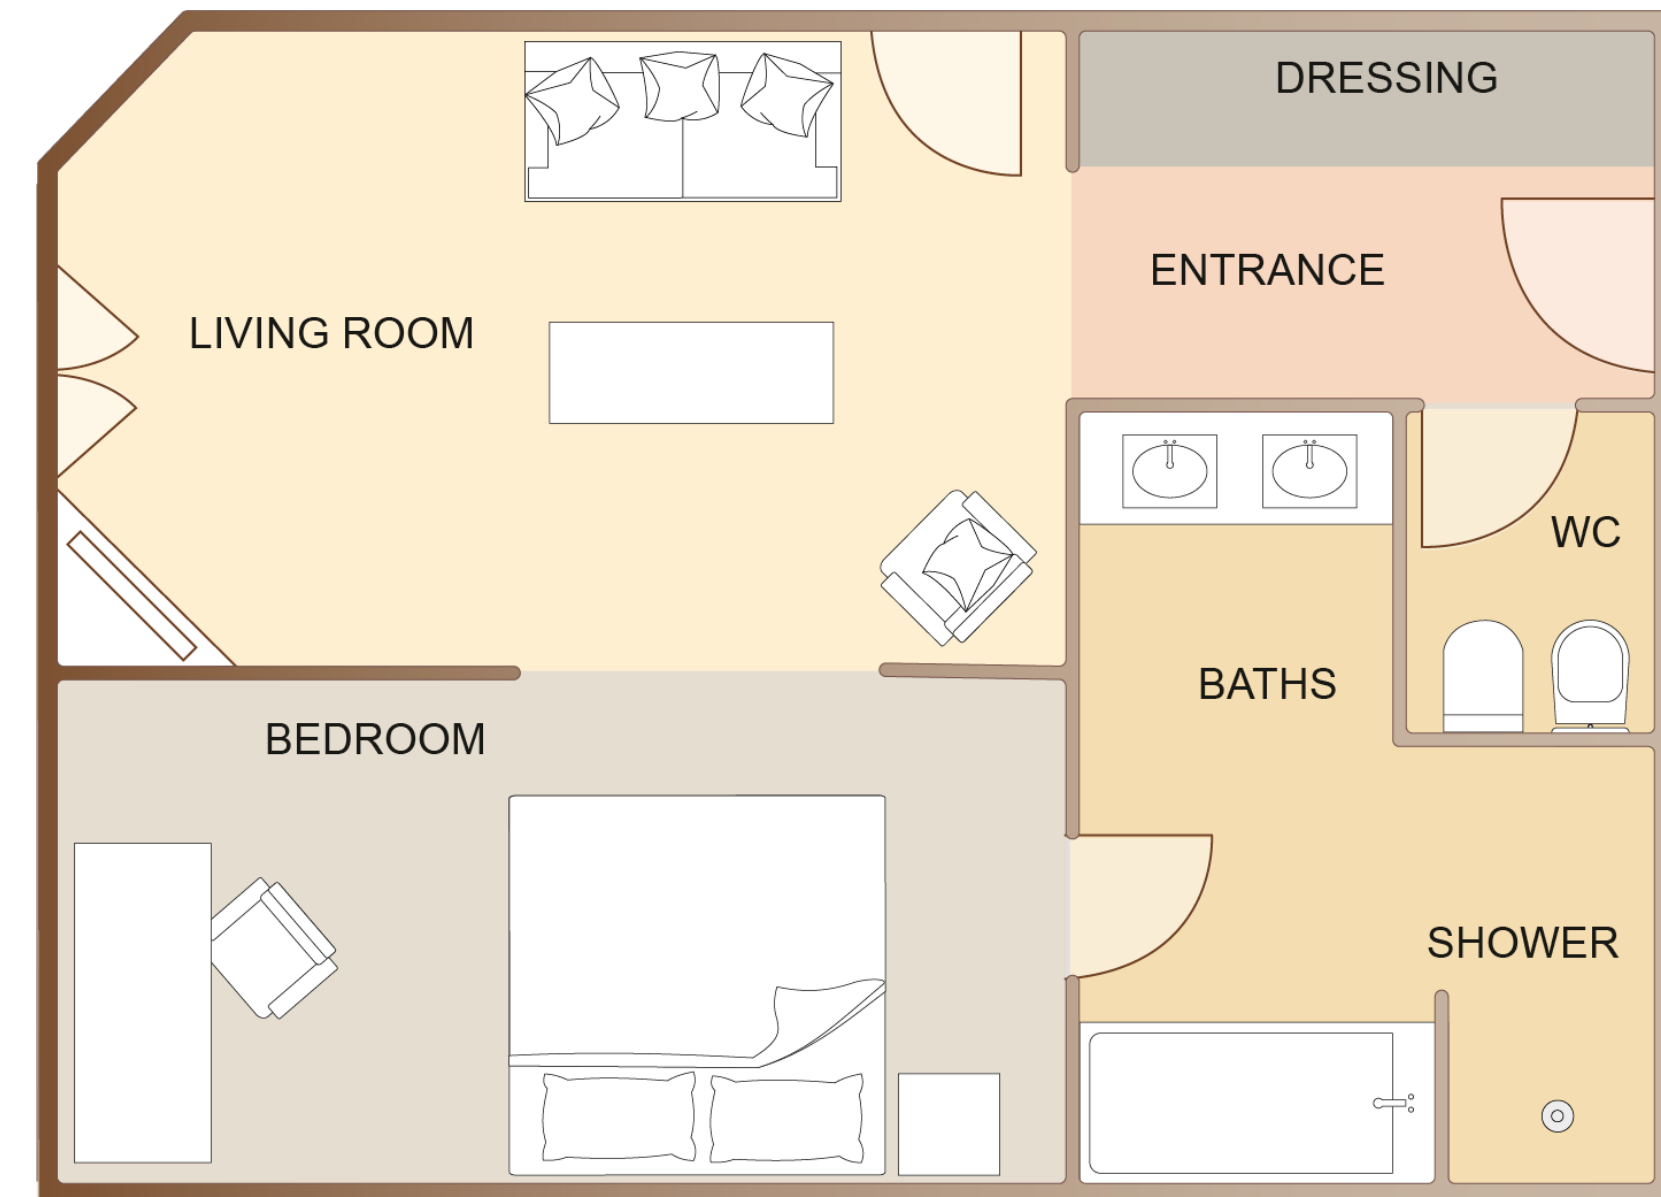

The Superior Sea Suites consist of a bedroom with dressing room, a lounge and a brand new bathroom that elevates your bathing ritual to an exceptional moment of relaxation.

SUPERIOR SUITE PARTIAL VIEW ON THE SEA

- Surface area: approximately 50 sqm
- View on the sea
- Room capacity: 4 persons
- Extra bed or cot
- Baby care accessories
- Bathrobe/slippers
- Iron and ironing board
- Nespresso coffee machine
- Welcome tray
- Pets allowed
- Free wi-fi internet

HÔTEL LE MAJESTIC

- 3 restaurants
- 3 bars
- Private beach
- Spa Diane Barrière
- Fitness Center
- Swimming pool
- Parking
- Private screening room
- Studio by Petit VIP

RESERVATIONS: +33 (0) 970 820 900
reservations.majestic@cannesbarriere.com