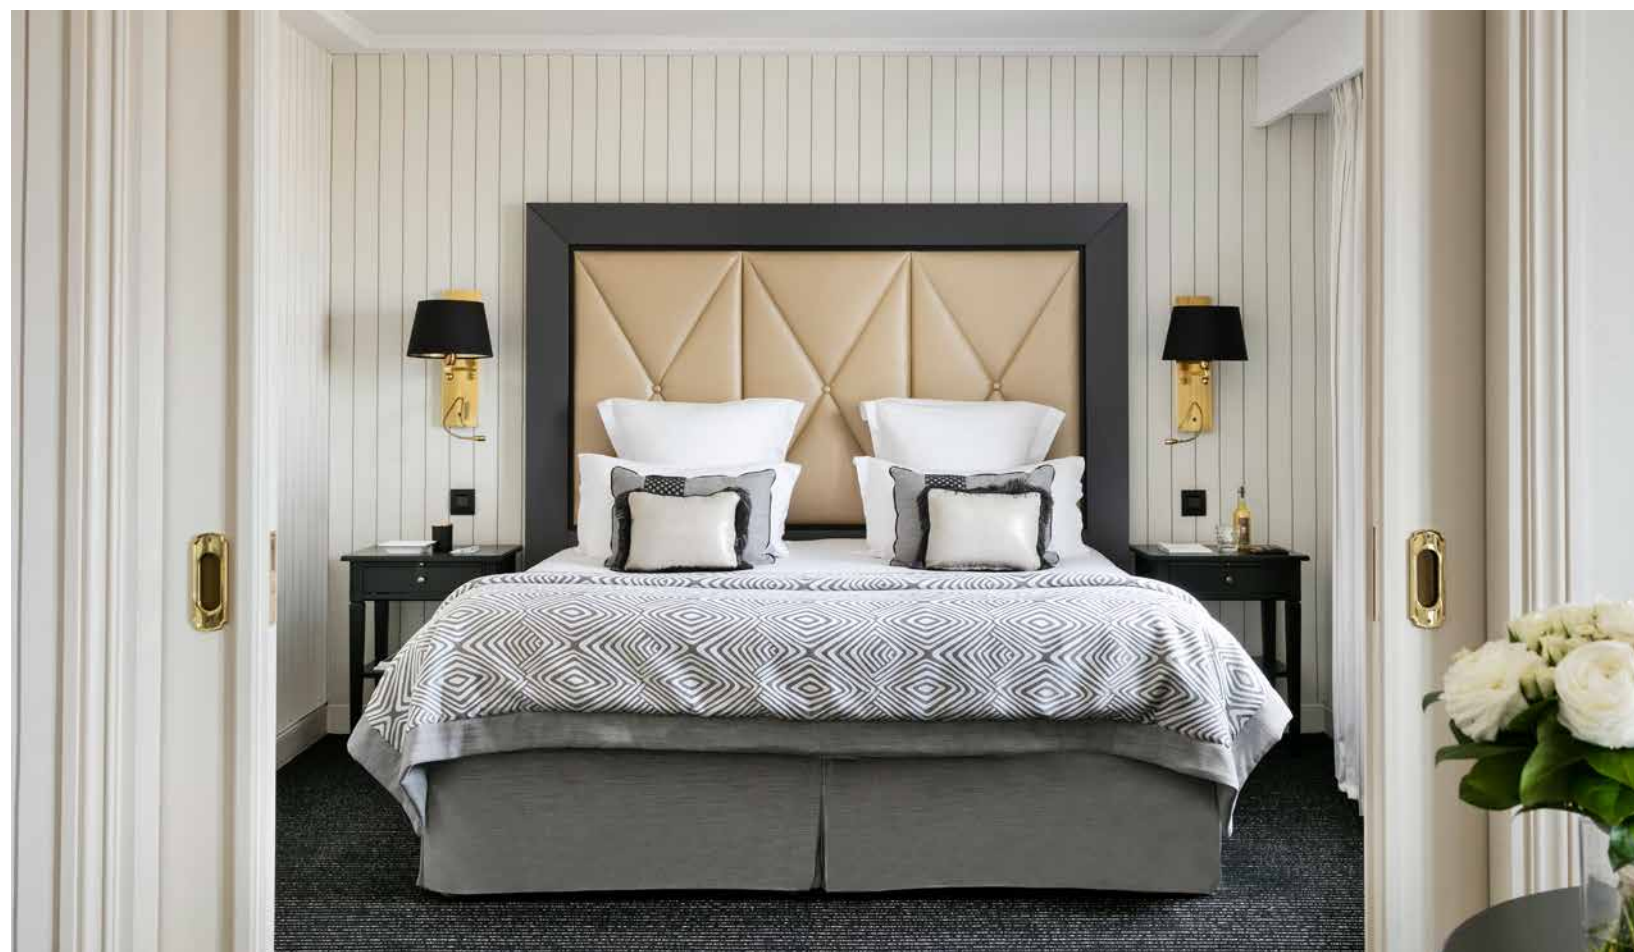

**B**  
HÔTEL BARRIÈRE  
**LE MAJESTIC**  
CANNES

**SUPERIOR SUITE**  
**PARTIAL SEA-VIEW**

**BETWEEN BLUE SKY**  
**AND AZURE SEA**

The Superior Sea Suites consist of a bedroom with dressing room, a lounge and a brand new bathroom that elevates your bathing ritual to an exceptional moment of relaxation.

### SUPERIOR SUITE PARTIAL VIEW ON THE SEA

-  Surface area: approximately 50 sqm
-  View on the sea
-  Room capacity: 4 persons
-  Extra bed or cot
-  Baby care accessories
-  Bathrobe/slippers
-  Iron and ironing board
-  Nespresso coffee machine
-  Welcome tray
-  Pets allowed
-  Free wi-fi internet