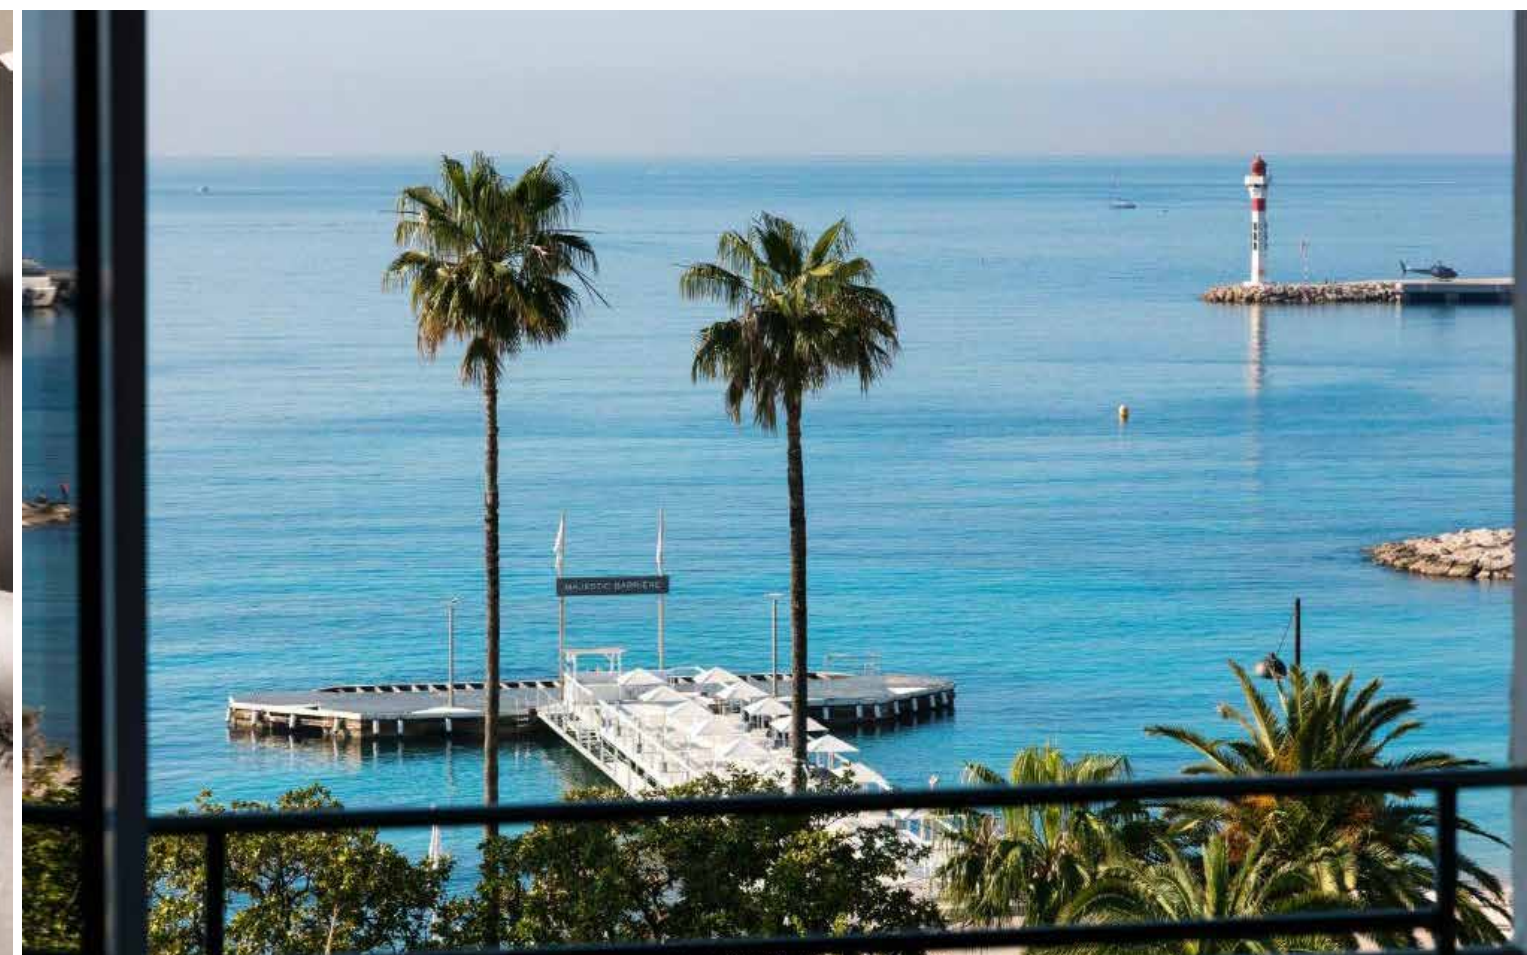

B
HÔTEL BARRIÈRE
LE MAJESTIC
CANNES

**PRESTIGE
SEA VIEW ROOM**

**A REFINED ATMOSPHERE
AND SEA VIEW**

Prestige Sea View rooms offer
the luxury of a breathtaking view
of the Mediterranean.

PRESTIGE SEA VIEW ROOM

-  Surface area: approximately 30 sqm and 35 sqm
-  View on the sea
-  Room capacity: 3 persons
-  Extra bed or cot
-  Baby care accessories
-  Bathrobe/slippers
-  Iron and ironing board
-  Nespresso coffee machine
-  Welcome tray
-  Pets allowed
-  Free wi-fi internet